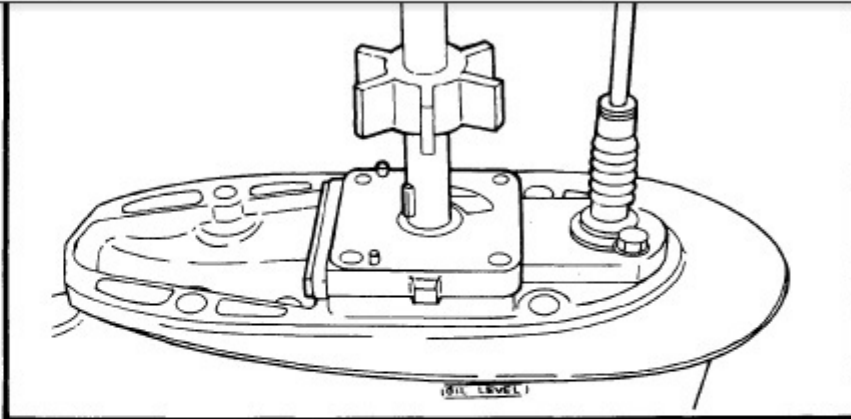

1986 Yamaha 30elj Outboard Service Repair Maintenance Manual. Factory

/ 140 | - + | 125% | [Icons] | [Icons]

On the oil-seal housing
4) Install a new key in the
shaft, and insert a ne

5) Grease the impeller, a
pump housing, turning
then tighten the bolts