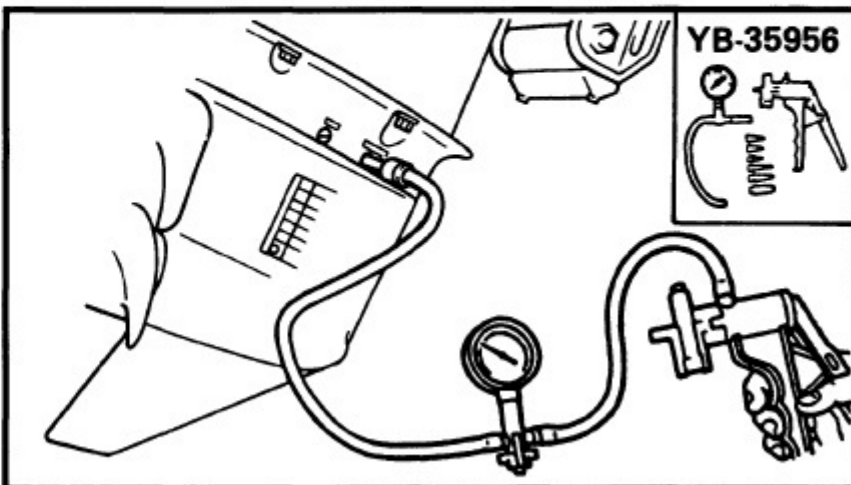

1986 Yamaha 30elj Outboard Service Repair Maintenance Manual. Factory

/ 140 | - + | 125% | [Icons] | [Icons]

On the oil-seal housing
4) Install a new key in the
shaft, and insert a ne

5) Grease the impeller, a
pump housing, turning
then tighten the bolts

165000-0

LOWER UNIT LEAKAGE

- 1) Tighten the gear oil-d
nect the tester to the
- 2) Pump the tester, and
100 kpa (1.0 kgf/cm²
- 3) Check that the pressu
(1.0 kgf/cm² 14.2 psi)

NOTE: _____

If the pressure falls, the lea