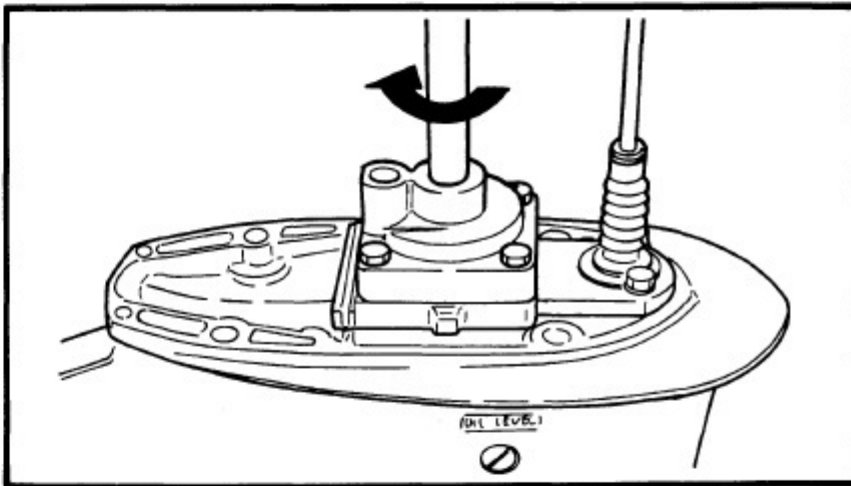

1986 Yamaha 30elj Outboard Service Repair Maintenance Manual. Factory

/ 140 | - + | 125% | [Icons] | [Icons]

On the oil-seal housing
4) Install a new key in the
shaft, and insert a ne

5) Grease the impeller, a
pump housing, turning
then tighten the bolts

165000-0

LOWER UNIT LEAKAGE

- 1) Tighten the gear oil-d
nect the tester to the
- 2) Pump the tester, and
100 kpa (1.0 kgf/cm²
- 3) Check that the pressu
(1.0 kgf/cm² 14.2 psi)

NOTE: _____

If the pressure falls, the lea