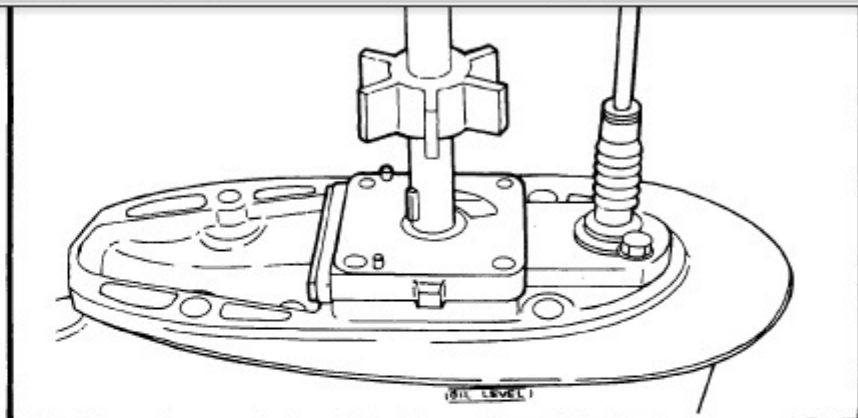

1987 Yamaha 9.9lh Outboard Service Repair Maintenance Manual. Factory

/ 140 | - + | 125% | [Icons] | [Icons]

On the oil-seal housing
4) Install a new key in the
shaft, and insert a ne

5) Grease the impeller, a
pump housing, turning
then tighten the bolts