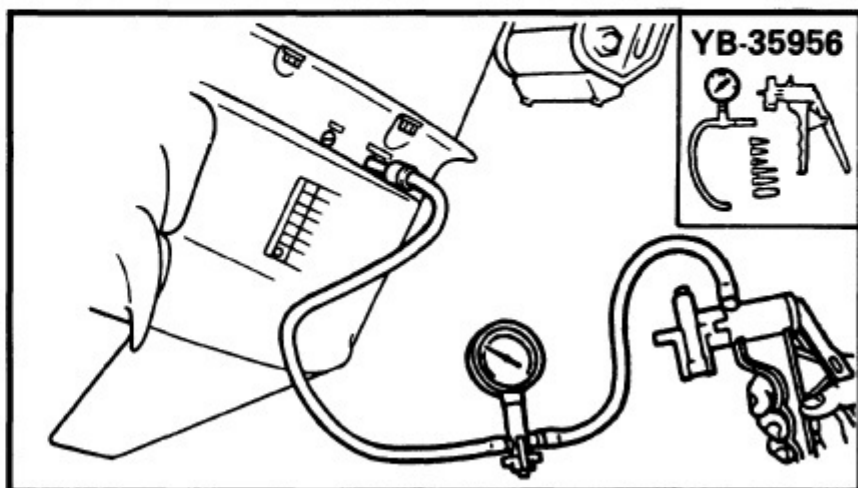

1987 Yamaha 9.9lh Outboard Service Repair Maintenance Manual. Factory

/ 140 | - + | 125% | [Icons] | [Icons]

On the oil-seal housing
4) Install a new key in the
shaft, and insert a ne

5) Grease the impeller, a
pump housing, turning
then tighten the bolts

165000-0

LOWER UNIT LEAKAGE

- 1) Tighten the gear oil-d
nect the tester to the
- 2) Pump the tester, and
100 kpa (1.0 kgf/cm²
- 3) Check that the pressu
(1.0 kgf/cm² 14.2 psi)

NOTE: _____
If the pressure falls, the lea