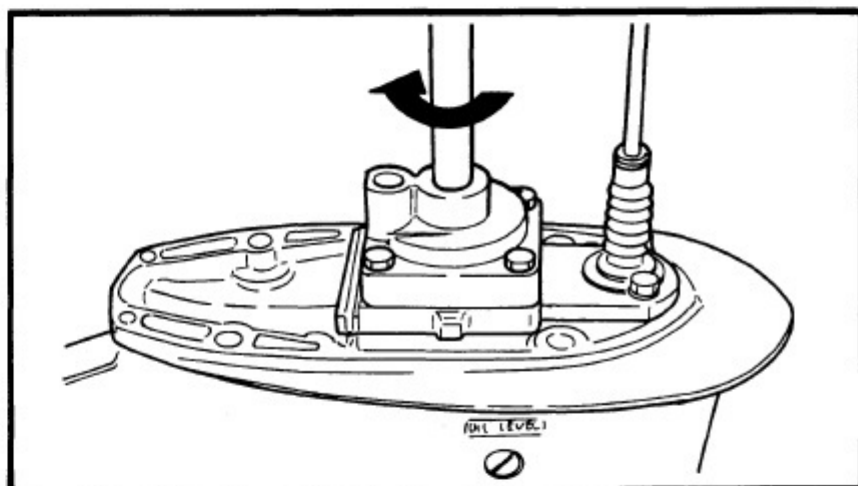

1987 Yamaha 9.9lh Outboard Service Repair Maintenance Manual. Factory

/ 140 | - + | 125% | [Icons] | [Icons]

On the oil-seal housing
4) Install a new key in the
shaft, and insert a ne

5) Grease the impeller, a
pump housing, turning
then tighten the bolts

165000-0

LOWER UNIT LEAKAGE

- 1) Tighten the gear oil-d
nect the tester to the
- 2) Pump the tester, and
100 kpa (1.0 kgf/cm²
- 3) Check that the pressu
(1.0 kgf/cm² 14.2 psi)

NOTE: _____
If the pressure falls, the lea