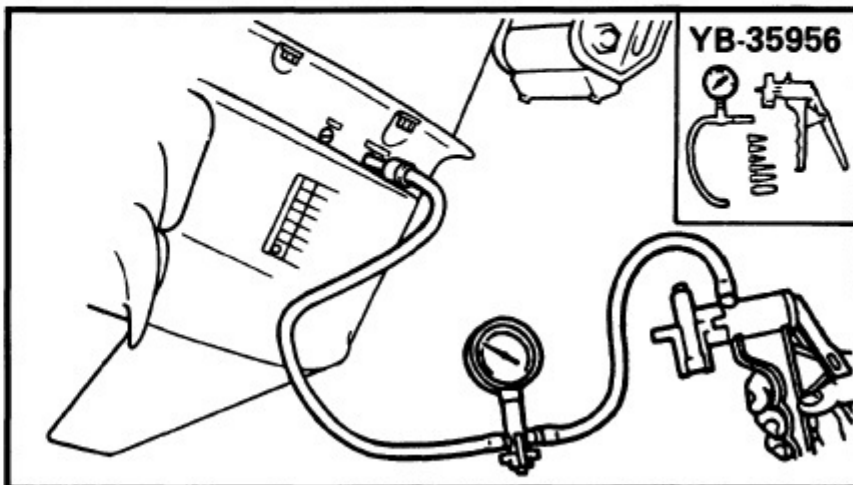

1987 Yamaha L200etxh Outboard Service Repair Maintenance Manual. Factory

/ 140 | - + | 125% | [Icons] | [Icons]

On the oil-seal housing
4) Install a new key in the
shaft, and insert a ne

5) Grease the impeller, a
pump housing, turning
then tighten the bolts

165000-0

LOWER UNIT LEAKAGE

- 1) Tighten the gear oil-d
nect the tester to the
- 2) Pump the tester, and
100 kpa (1.0 kgf/cm²
- 3) Check that the pressu
(1.0 kgf/cm² 14.2 psi)

NOTE: _____

If the pressure falls, the lea