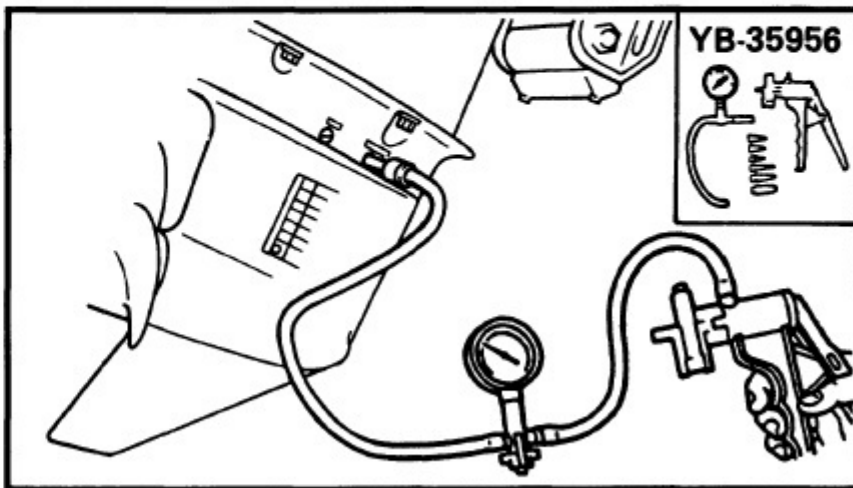

1989 Yamaha 175etxf Outboard Service Repair Maintenance Manual. Factory

/ 140 | - + | 125% | [Icons] | [Icons]

On the oil-seal housing
4) Install a new key in the
shaft, and insert a ne

5) Grease the impeller, a
pump housing, turning
then tighten the bolts

165000-0

LOWER UNIT LEAKAGE

- 1) Tighten the gear oil-d
nect the tester to the
- 2) Pump the tester, and
100 kpa (1.0 kgf/cm²
- 3) Check that the pressu
(1.0 kgf/cm² 14.2 psi)

NOTE: _____
If the pressure falls, the lea