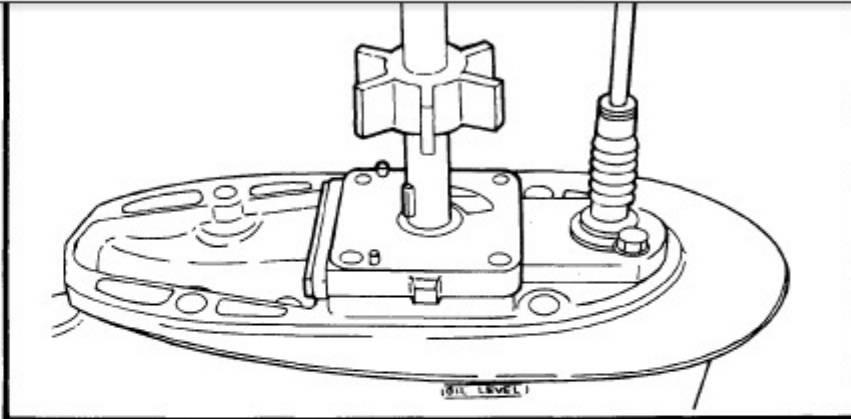

1991 Yamaha 115txrp Outboard Service Repair Maintenance Manual. Factory

/ 140 | - + | 125% | [Icons] | [Icons]

On the oil-seal housing
4) Install a new key in the
shaft, and insert a ne

5) Grease the impeller, a
pump housing, turning
then tighten the bolts