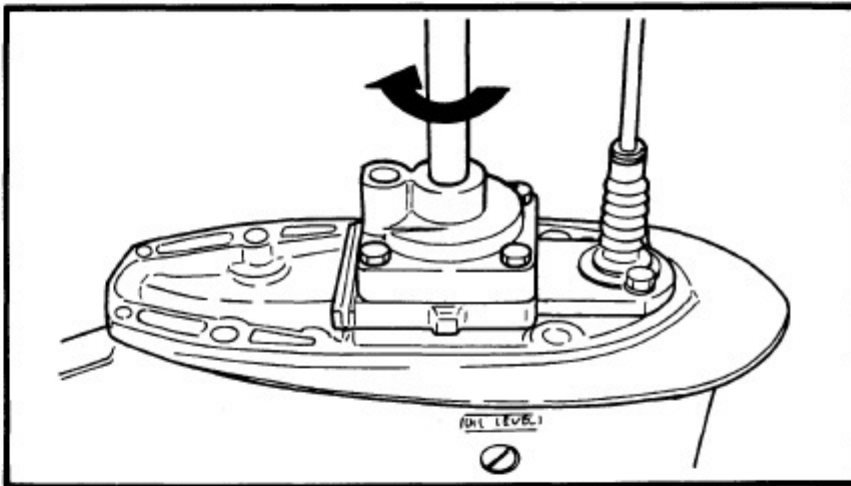

1991 Yamaha 115txrp Outboard Service Repair Maintenance Manual. Factory

/ 140 | - + | 125% | [Icons] | [Icons]

On the oil-seal housing
4) Install a new key in the
shaft, and insert a ne

5) Grease the impeller, a
pump housing, turning
then tighten the bolts

165000-0

LOWER UNIT LEAKAGE

- 1) Tighten the gear oil-d
nect the tester to the
- 2) Pump the tester, and
100 kpa (1.0 kgf/cm²
- 3) Check that the pressu
(1.0 kgf/cm² 14.2 psi)

NOTE: _____
If the pressure falls, the lea