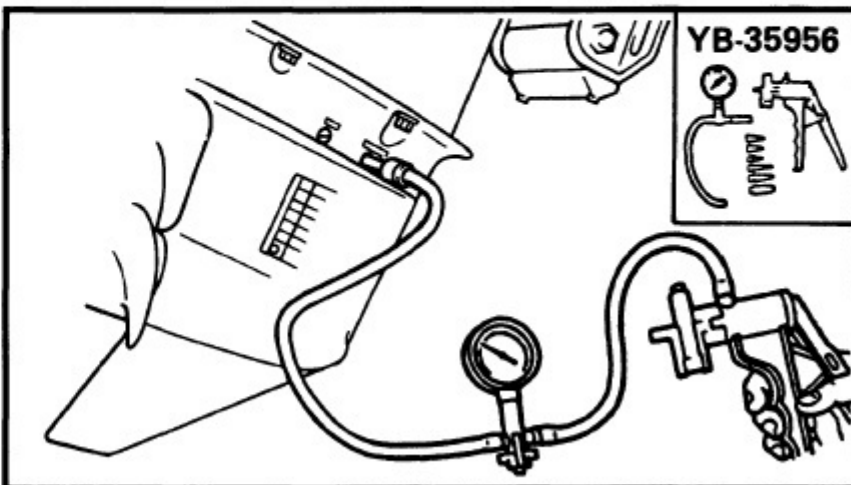

1991 Yamaha 115txrp Outboard Service Repair Maintenance Manual. Factory

/ 140 | - + | 125% | [Icons] | [Icons]

On the oil-seal housing
4) Install a new key in the
shaft, and insert a ne

5) Grease the impeller, a
pump housing, turning
then tighten the bolts

165000-0

LOWER UNIT LEAKAGE

- 1) Tighten the gear oil-d
nect the tester to the
- 2) Pump the tester, and
100 kpa (1.0 kgf/cm²
- 3) Check that the pressu
(1.0 kgf/cm² 14.2 psi)

NOTE: _____
If the pressure falls, the lea