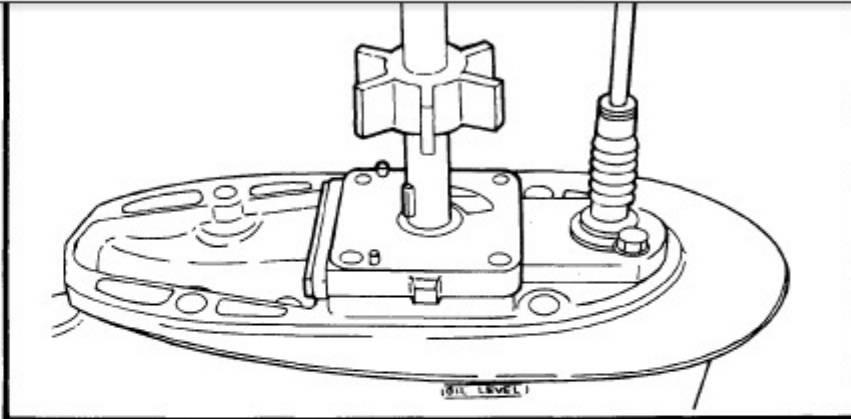

1992 Yamaha 40mjhq Outboard Service Repair Maintenance Manual. Factory

/ 140 | - + | 125% | [Icons] | [Icons]

On the oil-seal housing
4) Install a new key in the
shaft, and insert a ne

5) Grease the impeller, a
pump housing, turning
then tighten the bolts

165000-0

LOWER UNIT LEAKAGE

1) Tighten the gear oil-d
  nect the tester to the
2) Pump the tester, and
  100 kpa (1.0 kgf/cm²
3) Check that the pressu
  (1.0 kgf/cm² 14.2 psi)

NOTE: _____
If the pressure falls, the lea

[DOWNLOAD HERE](#)