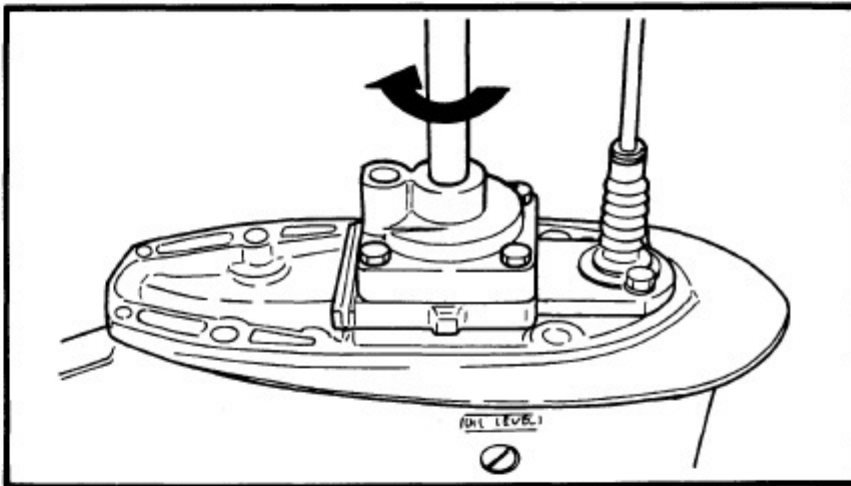

1992 Yamaha 40mjhq Outboard Service Repair Maintenance Manual. Factory

/ 140 | - + | 125% | [Icons] | [Icons]

On the oil-seal housing
4) Install a new key in the
shaft, and insert a ne

5) Grease the impeller, a
pump housing, turning
then tighten the bolts

165000-0

LOWER UNIT LEAKAGE

- 1) Tighten the gear oil-d
nect the tester to the
- 2) Pump the tester, and
100 kpa (1.0 kgf/cm²
- 3) Check that the pressu
(1.0 kgf/cm² 14.2 psi)

NOTE: _____
If the pressure falls, the lea