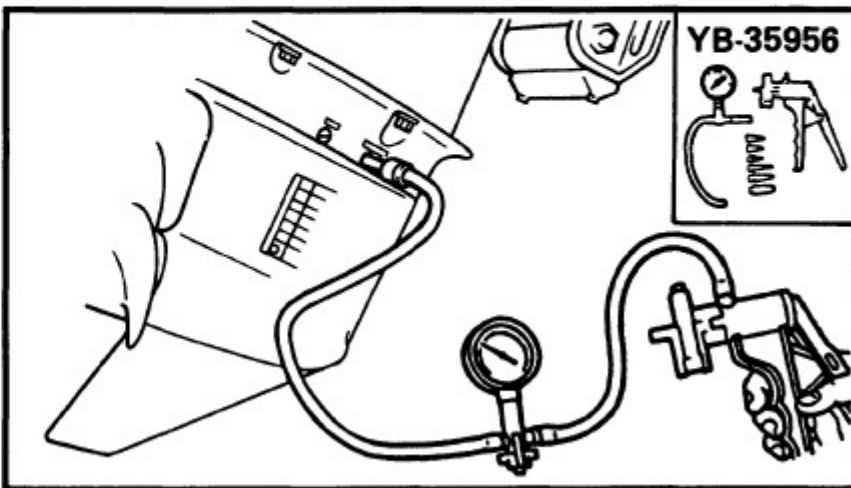

1992 Yamaha 40mjhq Outboard Service Repair Maintenance Manual. Factory

/ 140 | - + | 125% | [Icons] | [Icons]

On the oil-seal housing
4) Install a new key in the
shaft, and insert a ne

5) Grease the impeller, a
pump housing, turning
then tighten the bolts

165000-0

LOWER UNIT LEAKAGE

- 1) Tighten the gear oil-d
nect the tester to the
- 2) Pump the tester, and
100 kpa (1.0 kgf/cm²
- 3) Check that the pressu
(1.0 kgf/cm² 14.2 psi)

NOTE: _____
If the pressure falls, the lea