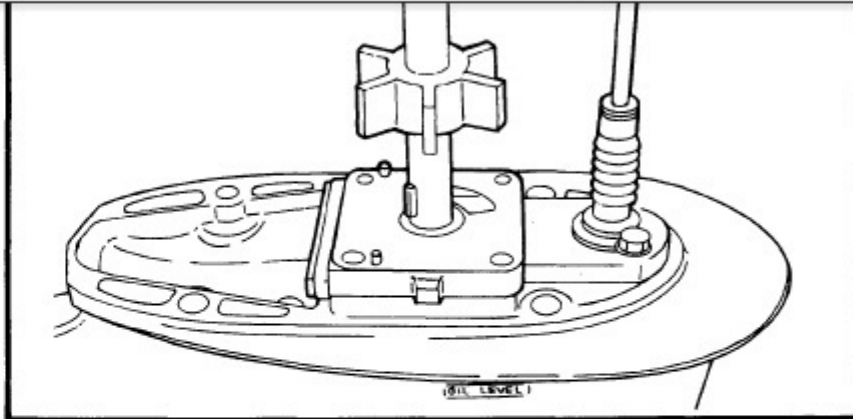

1994 Yamaha 25mlhs Outboard Service Repair Maintenance Manual. Factory

/ 140 | - + | 125% | [Icons] | [Icons]

On the oil-seal housing
4) Install a new key in the
shaft, and insert a ne

5) Grease the impeller, a
pump housing, turning
then tighten the bolts