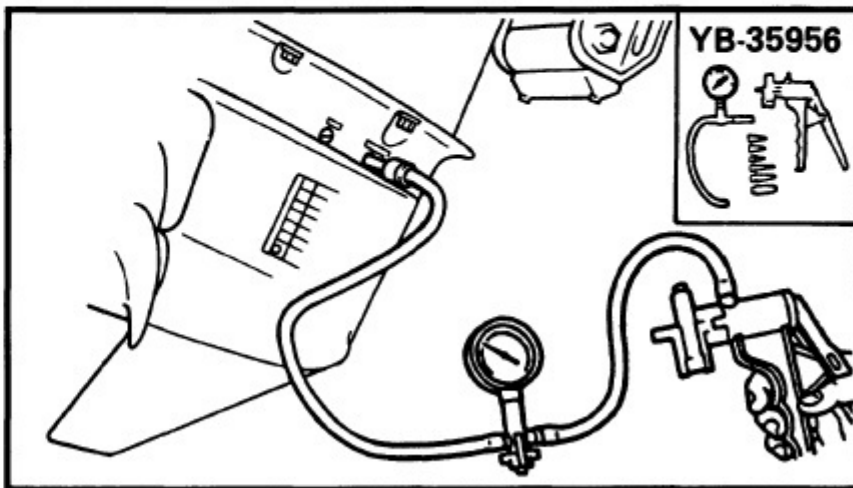

1994 Yamaha 25mlhs Outboard Service Repair Maintenance Manual. Factory

/ 140 | - + | 125% | [Icons] | [Icons]

On the oil-seal housing
4) Install a new key in the
shaft, and insert a ne

5) Grease the impeller, a
pump housing, turning
then tighten the bolts

165000-0

LOWER UNIT LEAKAGE

- 1) Tighten the gear oil-d
nect the tester to the
- 2) Pump the tester, and
100 kpa (1.0 kgf/cm²
- 3) Check that the pressu
(1.0 kgf/cm² 14.2 psi)

NOTE: _____
If the pressure falls, the lea