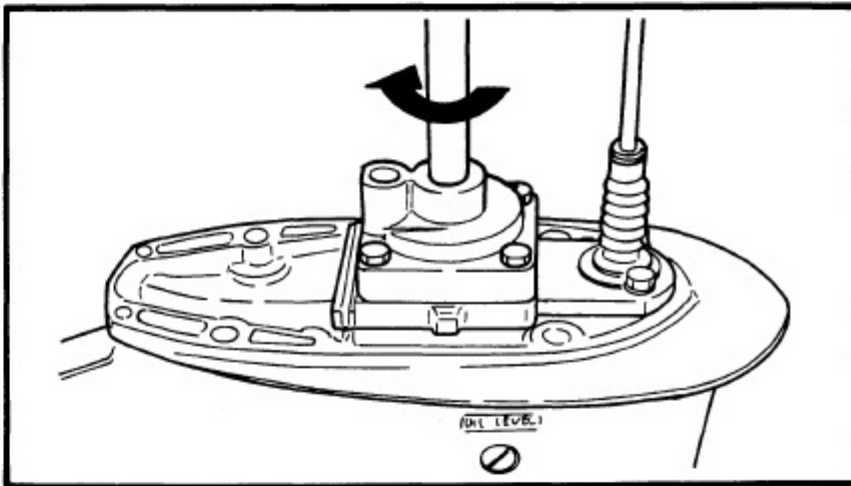

1994 Yamaha 40plrs Outboard Service Repair Maintenance Manual. Factory

/ 140 | - + | 125% | [Icons] | [Icons]

On the oil-seal housing
4) Install a new key in the shaft, and insert a new nut on the shaft.

5) Grease the impeller, and the pump housing, turning the impeller clockwise, then tighten the bolts.

165000-0

LOWER UNIT LEAKAGE

- 1) Tighten the gear oil dipstick, and connect the tester to the dipstick.
- 2) Pump the tester, and check the pressure at 100 kpa (1.0 kgf/cm²).
- 3) Check that the pressure is maintained at 100 kpa (1.0 kgf/cm² 14.2 psi).

NOTE: _____
If the pressure falls, the leak is present.

[DOWNLOAD HERE](#)

1994 Yamaha 40PLRS Outboards. The procedures in this manual are organized in a step-by-step format. The information has been compiled to provide the mechanic with an easy to read, handy reference that contains comprehensive explanation of all disassembly, repair, assembly and inspection operations. Each chapter provides exploded diagrams before each disassembly section for ease in identifying the correct disassembly and assembly procedures. The manual is completely bookmarked and searchable. It covers everything about the motor.