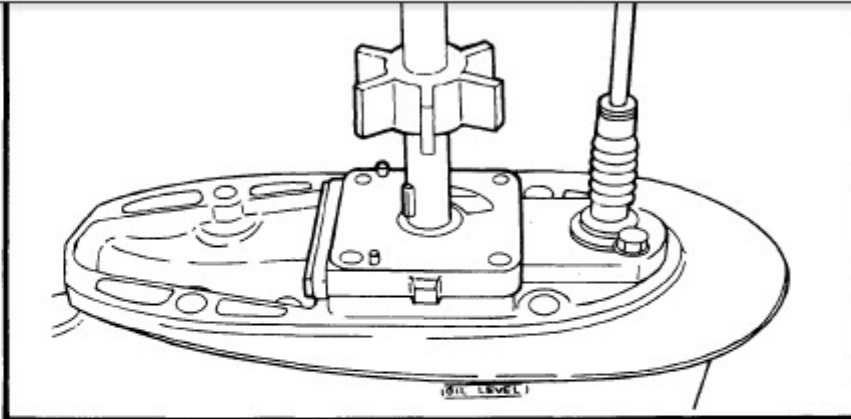

1994 Yamaha 40plrs Outboard Service Repair Maintenance Manual. Factory

/ 140 | - + | 125% | [Icons] | [Icons]

On the oil-seal housing
4) Install a new key in the shaft, and insert a new nut on the shaft.

5) Grease the impeller, and the pump housing, turning the impeller clockwise, then tighten the bolts.

165000-0

LOWER UNIT LEAKAGE

- 1) Tighten the gear oil dipstick, and connect the tester to the dipstick.
- 2) Pump the tester, and check the pressure at 100 kpa (1.0 kgf/cm²).
- 3) Check that the pressure is maintained at 100 kpa (1.0 kgf/cm² 14.2 psi).