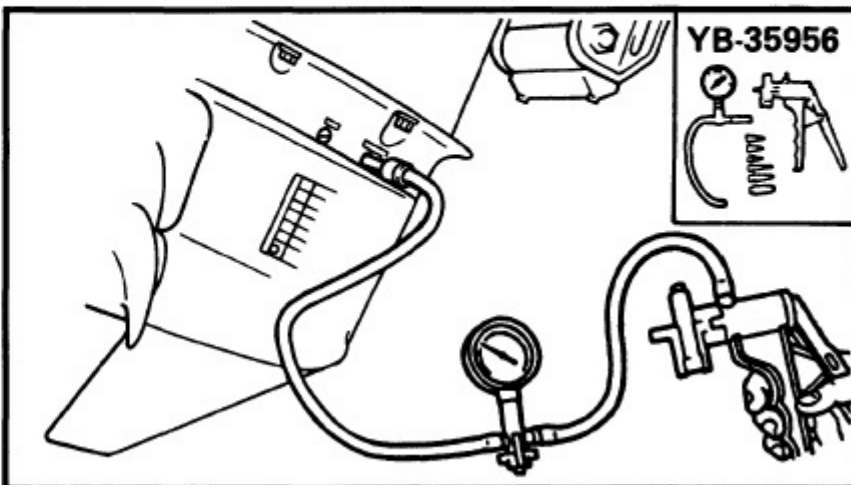

1994 Yamaha 40plrs Outboard Service Repair Maintenance Manual. Factory

/ 140 | - + | 125% | [Icons] | [Icons]

On the oil-seal housing
4) Install a new key in the shaft, and insert a new nut on the shaft.

5) Grease the impeller, and the pump housing, turning the impeller clockwise, then tighten the bolts.

165000-0

LOWER UNIT LEAKAGE

- 1) Tighten the gear oil dipstick, and connect the tester to the dipstick.
- 2) Pump the tester, and check the pressure at 100 kpa (1.0 kgf/cm²).
- 3) Check that the pressure is maintained at 100 kpa (1.0 kgf/cm² 14.2 psi).