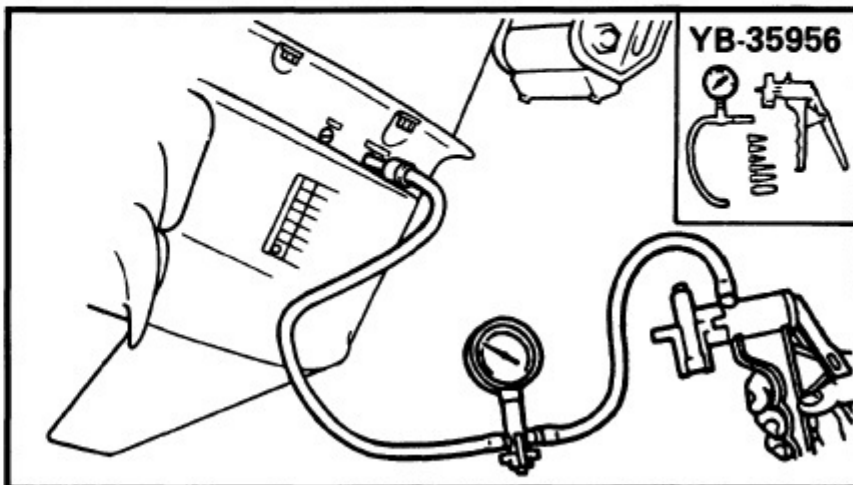

1995 Yamaha C75lrt Outboard Service Repair Maintenance Manual. Factory

/ 140 | - + | 125% | [Icons] | [Icons]

On the oil-seal housing
4) Install a new key in the
shaft, and insert a ne

5) Grease the impeller, a
pump housing, turning
then tighten the bolts

165000-0

LOWER UNIT LEAKAGE

- 1) Tighten the gear oil-d
nect the tester to the
- 2) Pump the tester, and
100 kpa (1.0 kgf/cm²
- 3) Check that the pressu
(1.0 kgf/cm² 14.2 psi)

NOTE: _____

If the pressure falls, the lea