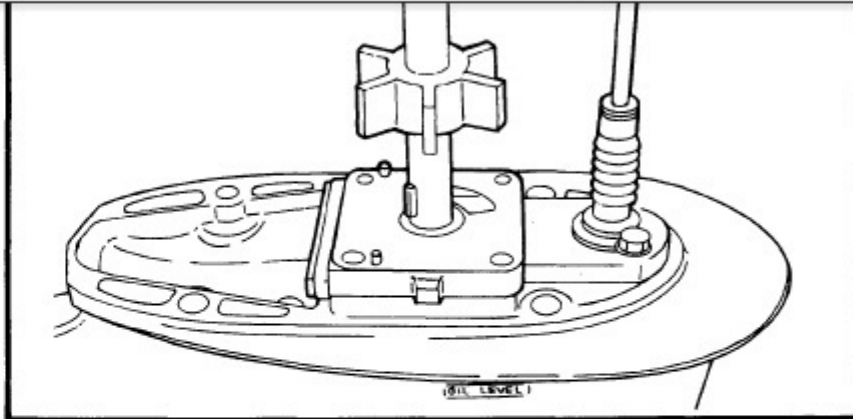

1999 Yamaha 8mshx Outboard Service Repair Maintenance Manual. Factory

/ 140 | - + | 125% | [Icons] | [Icons]

On the oil-seal housing
4) Install a new key in the
shaft, and insert a ne

5) Grease the impeller, a
pump housing, turning
then tighten the bolts

165000-0

LOWER UNIT LEAKAGE

1) Tighten the gear oil-d
  nect the tester to the
2) Pump the tester, and
  100 kpa (1.0 kgf/cm²
3) Check that the pressu
  (1.0 kgf/cm² 14.2 psi)

NOTE: _____
If the pressure falls, the lea

[DOWNLOAD HERE](#)