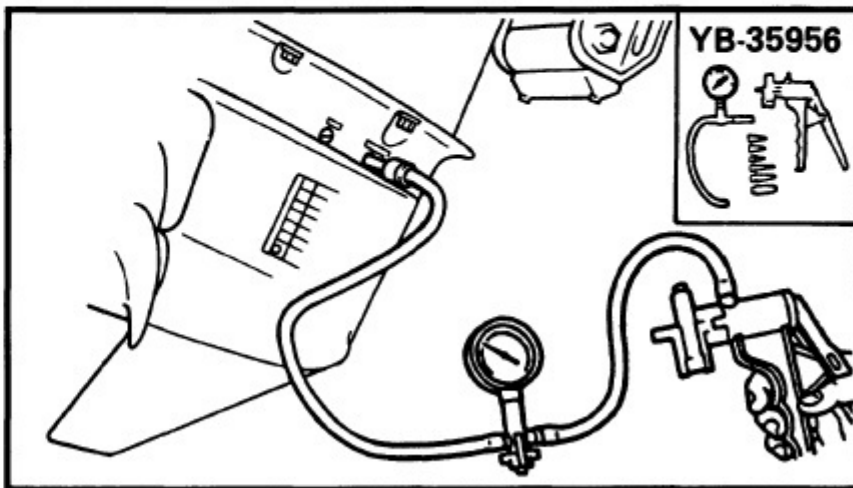

1999 Yamaha 8mshx Outboard Service Repair Maintenance Manual. Factory

/ 140 | - + | 125% | [Icons] | [Icons]

On the oil-seal housing
4) Install a new key in the
shaft, and insert a ne

5) Grease the impeller, a
pump housing, turning
then tighten the bolts

165000-0

LOWER UNIT LEAKAGE

- 1) Tighten the gear oil-d
nect the tester to the
- 2) Pump the tester, and
100 kpa (1.0 kgf/cm²
- 3) Check that the pressu
(1.0 kgf/cm² 14.2 psi)

NOTE: _____
If the pressure falls, the lea