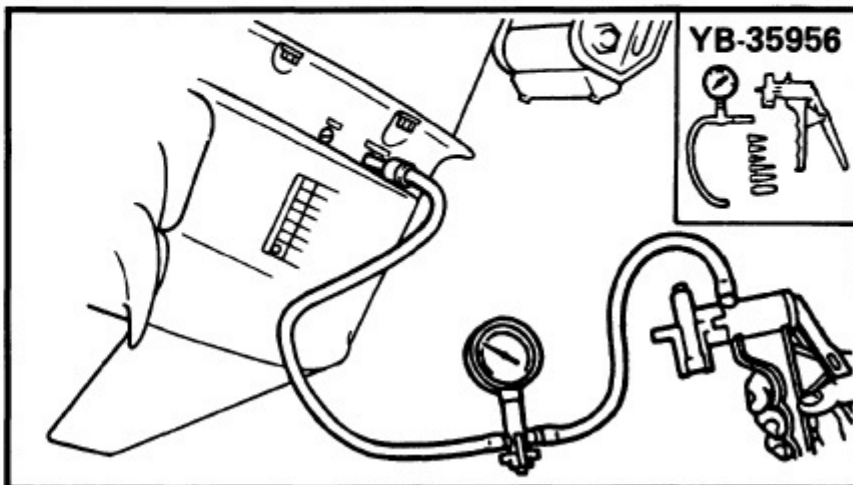

2000 Yamaha C50tlyr Outboard Service Repair Maintenance Manual. Factory

/ 140 | - + | 125% | [Icons] | [Icons]

On the oil-seal housing
4) Install a new key in the
shaft, and insert a ne

5) Grease the impeller, a
pump housing, turning
then tighten the bolts

165000-0

LOWER UNIT LEAKAGE

- 1) Tighten the gear oil-d
nect the tester to the
- 2) Pump the tester, and
100 kpa (1.0 kgf/cm²
- 3) Check that the pressu
(1.0 kgf/cm² 14.2 psi)

NOTE: _____
If the pressure falls, the lea