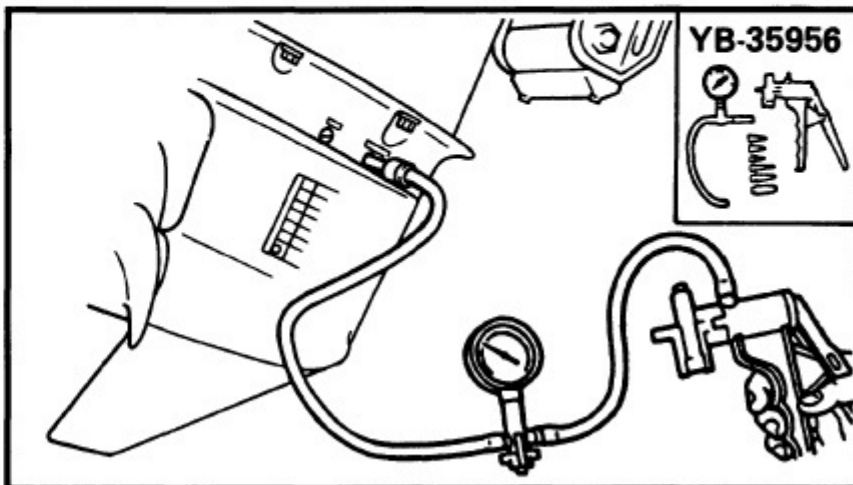

2000 Yamaha E60m/hy Outboard Service Repair Maintenance Manual. Factory

/ 140 | - + | 125% | [Icons] | [Icons]

On the oil-seal housing
4) Install a new key in the
shaft, and insert a ne

5) Grease the impeller, a
pump housing, turning
then tighten the bolts

165000-0

LOWER UNIT LEAKAGE

- 1) Tighten the gear oil-d
nect the tester to the
- 2) Pump the tester, and
100 kpa (1.0 kgf/cm²
- 3) Check that the pressu
(1.0 kgf/cm² 14.2 psi)

NOTE: _____
If the pressure falls, the lea