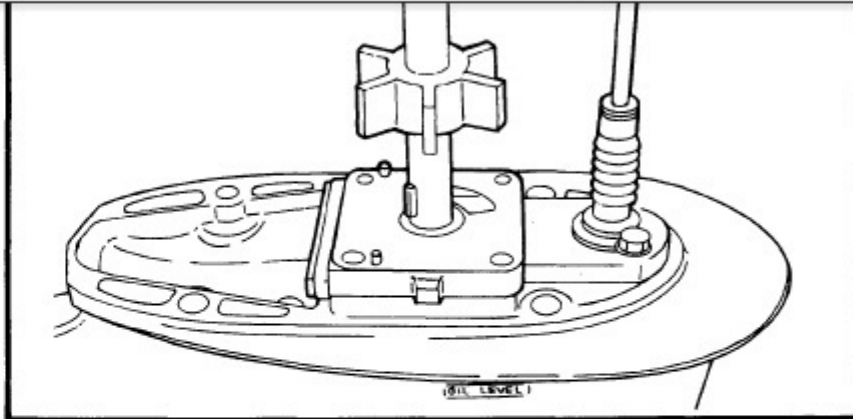

2000 Yamaha E60m/hy Outboard Service Repair Maintenance Manual. Factory

/ 140 | - + | 125% | [Icons] | [Icons]

On the oil-seal housing
4) Install a new key in the
shaft, and insert a ne

5) Grease the impeller, a
pump housing, turning
then tighten the bolts