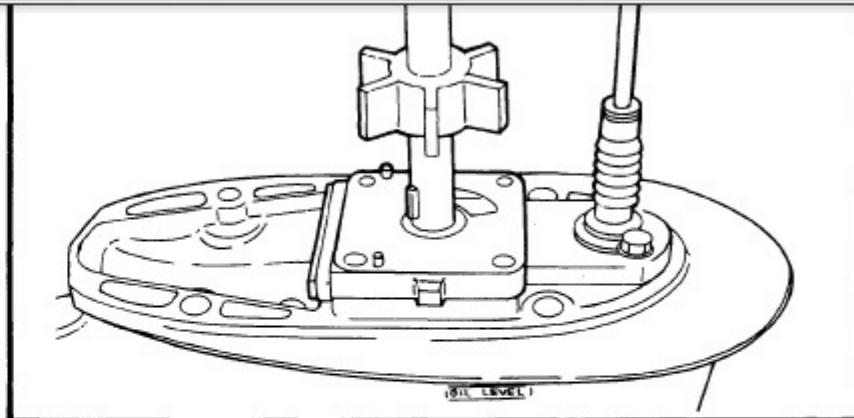

2003 Yamaha T9.9exhb Outboard Service Repair Maintenance Manual. Factory

/ 140 | - + | 125% | [Icons] | [Icons]

On the oil-seal housing
4) Install a new key in the
shaft, and insert a ne

5) Grease the impeller, a
pump housing, turning
then tighten the bolts