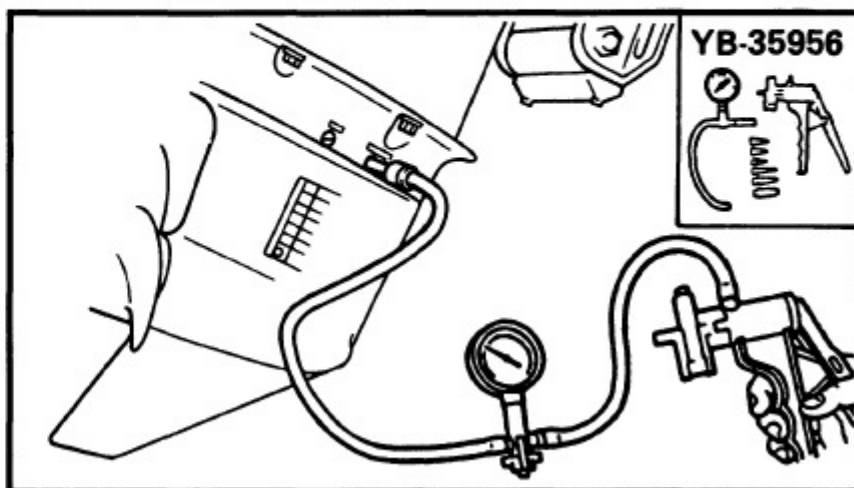

2003 Yamaha T9.9exhb Outboard Service Repair Maintenance Manual. Factory

/ 140 | - + | 125% | [Icons] | [Icons]

On the oil-seal housing
4) Install a new key in the
shaft, and insert a ne

5) Grease the impeller, a
pump housing, turning
then tighten the bolts

165000-0

LOWER UNIT LEAKAGE

- 1) Tighten the gear oil-d
nect the tester to the
- 2) Pump the tester, and
100 kpa (1.0 kgf/cm²
- 3) Check that the pressu
(1.0 kgf/cm² 14.2 psi)

NOTE: _____
If the pressure falls, the lea