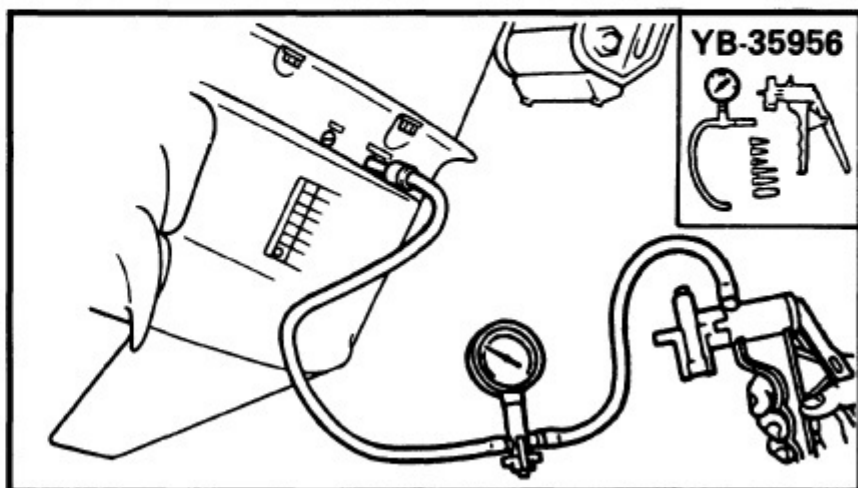

2003 Yamaha Lz250turb Outboard Service Repair Maintenance Manual. Factory

/ 140 | - + | 125% | [Icons] | [Icons]

On the oil-seal housing
4) Install a new key in the
shaft, and insert a ne

5) Grease the impeller, a
pump housing, turning
then tighten the bolts

165000-0

LOWER UNIT LEAKAGE

- 1) Tighten the gear oil-d
nect the tester to the
- 2) Pump the tester, and
100 kpa (1.0 kgf/cm²
- 3) Check that the pressu
(1.0 kgf/cm² 14.2 psi)

NOTE: _____

If the pressure falls, the lea