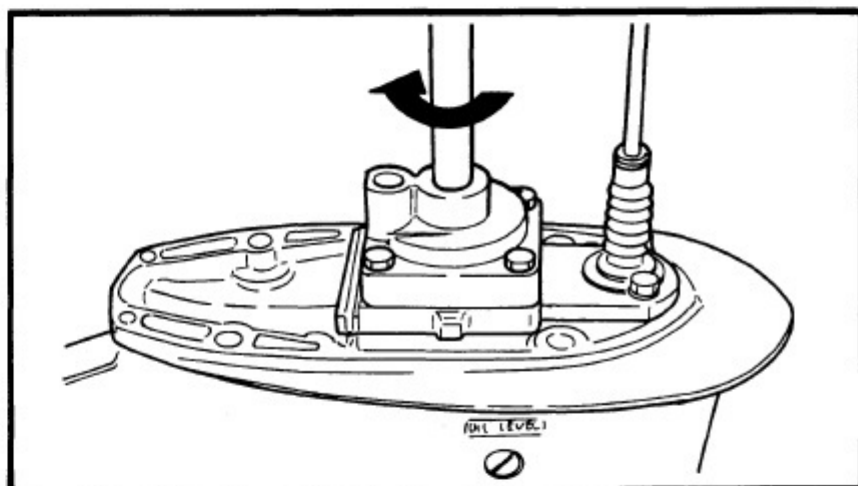

2003 Yamaha Lz250turb Outboard Service Repair Maintenance Manual. Factory

/ 140 | - + | 125% | [Icons] | [Icons]

On the oil-seal housing
4) Install a new key in the
shaft, and insert a ne

5) Grease the impeller, a
pump housing, turning
then tighten the bolts

165000-0

LOWER UNIT LEAKAGE

- 1) Tighten the gear oil-d
nect the tester to the
- 2) Pump the tester, and
100 kpa (1.0 kgf/cm²
- 3) Check that the pressu
(1.0 kgf/cm² 14.2 psi)

NOTE: _____

If the pressure falls, the lea