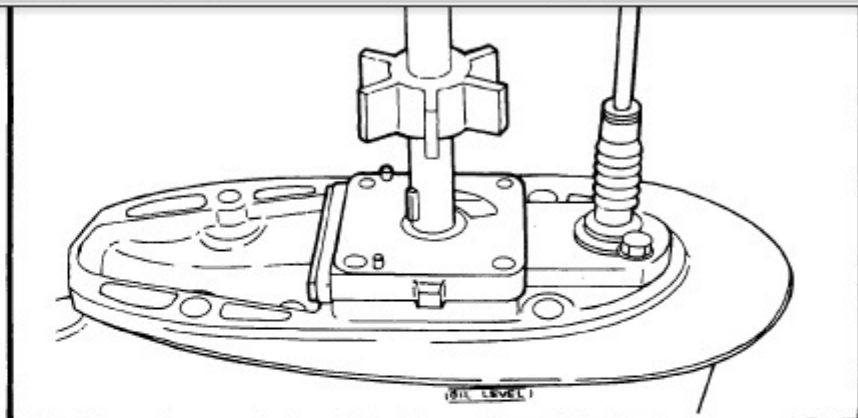

2003 Yamaha Lz250turb Outboard Service Repair Maintenance Manual. Factory

/ 140 | - + | 125% | [Icons] | [Icons]

On the oil-seal housing
4) Install a new key in the
shaft, and insert a ne

5) Grease the impeller, a
pump housing, turning
then tighten the bolts