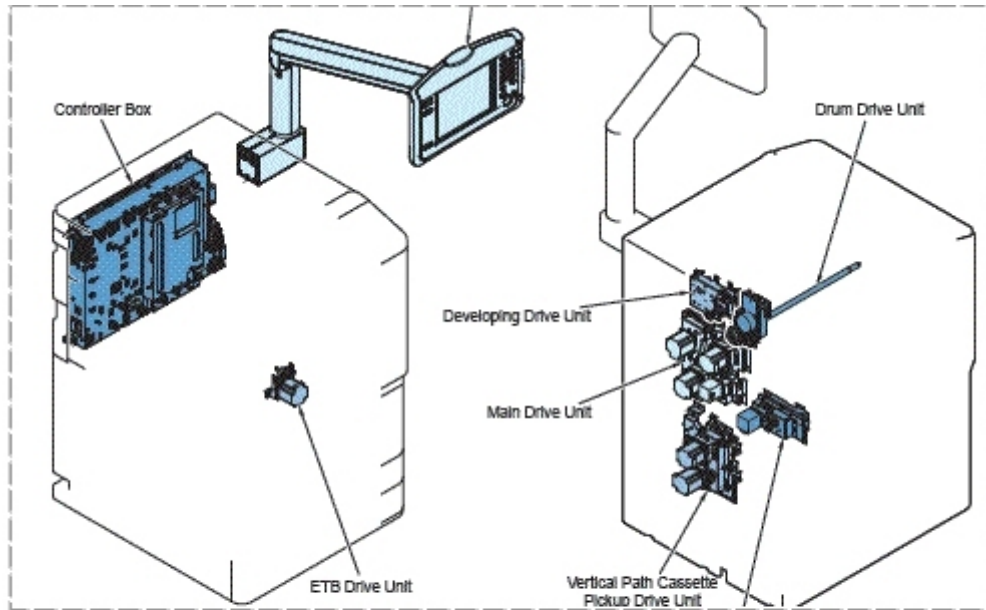

# Canon Imagerunner Advance 8085 8095 8105 Service Repair Manual Download

Preview: CANON imageRUNNER ADVANCE 8085, 8095, 8105 service manual

[Download Now!](#)

[DOWNLOAD HERE](#)

Factory Service Manual includes troubleshooting guide, dis-assembly, assembly, exploded parts diagrams, and more. 1385 pages! Covers the following Copiers/Printers: - Canon imageRUNNER ADVANCE 8105 - Canon imageRUNNER ADVANCE 8095 - Canon imageRUNNER ADVANCE 8085

This is an original copy, not scanned. SUMMARY OF CONTENTS: Safety Precautions 1 - Product Overview .. Product Lineup .. Features .. Specifications .. External View/Internal View .. Operation 2 - Technology .. Basic Configuration .. Main Controller .. Laser Exposure System .. Image Formation System .. Fixing .. Pickup / Feed System .. External Auxiliary System .. MEAP .. Embedded RDS 3 - Periodic Service .. Periodical Service Operation Item 4 - Parts Replacement and Cleaning .. List of Parts .. Main Controller .. Laser Exposure System .. Image Formation System .. Fixing .. Pickup/Feed System .. External Auxiliary System 5 - Adjustment .. Overview .. When replacing parts 6 - Troubleshooting .. Test Print .. Image Faults .. Feed Faults .. Other .. Version upgrade .. Making Initial Checks 7 - Error Code .. Overview .. Error Code .. Jam Code .. Alarm Code 8 - Service Mode .. Overview .. COPIER .. FEEDER ..