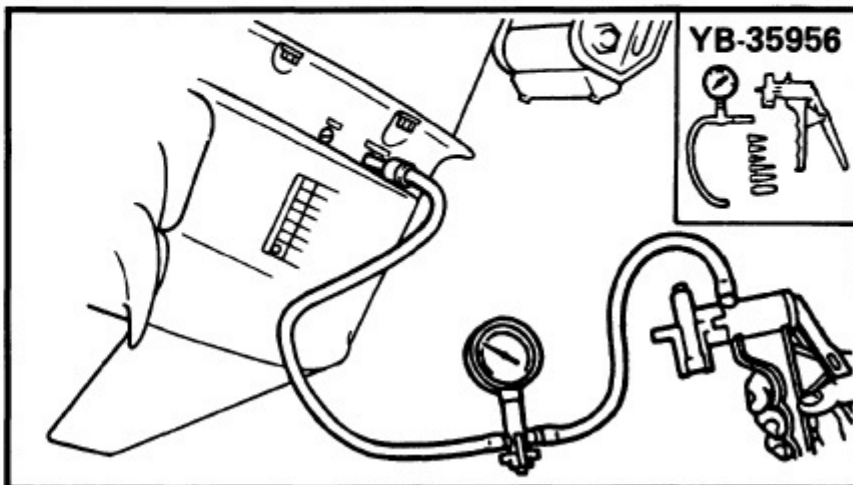

1984 Yamaha 200etIn Outboard Service Repair Maintenance Manual. Factory

/ 140 | - + | 125% | [Icons] | [Icons]

On the oil-seal housing
4) Install a new key in the
shaft, and insert a ne

5) Grease the impeller, a
pump housing, turning
then tighten the bolts

165000-0

LOWER UNIT LEAKAGE

- 1) Tighten the gear oil-d
nect the tester to the
- 2) Pump the tester, and
100 kpa (1.0 kgf/cm²
- 3) Check that the pressu
(1.0 kgf/cm² 14.2 psi)

NOTE: _____
If the pressure falls, the lea