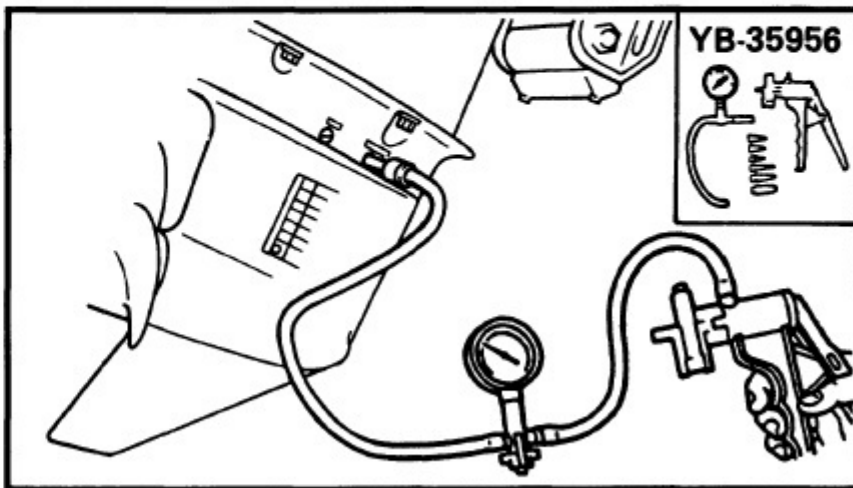

1986 Yamaha Ft9.9eIj Outboard Service Repair Maintenance Manual. Factory

/ 140 | - + | 125% | [Icons] | [Icons]

On the oil-seal housing
4) Install a new key in the
shaft, and insert a ne

5) Grease the impeller, a
pump housing, turning
then tighten the bolts

165000-0

LOWER UNIT LEAKAGE

- 1) Tighten the gear oil-d
nect the tester to the
- 2) Pump the tester, and
100 kpa (1.0 kgf/cm²
- 3) Check that the pressu
(1.0 kgf/cm² 14.2 psi)

NOTE: _____
If the pressure falls, the lea