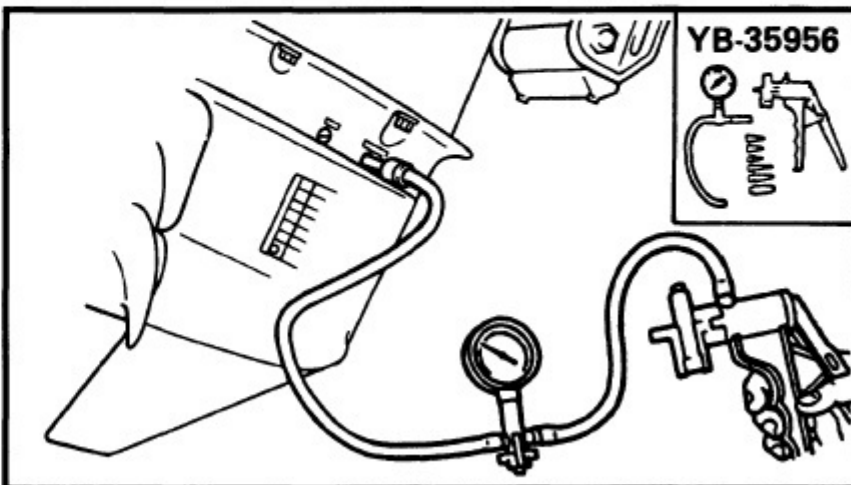

1989 Yamaha 4sf Outboard Service Repair Maintenance Manual. Factory

/ 140 | - + | 125% | [Icons] | [Icons]

On the oil-seal housing
4) Install a new key in the
shaft, and insert a ne

5) Grease the impeller, a
pump housing, turning
then tighten the bolts

165000-0

LOWER UNIT LEAKAGE

- 1) Tighten the gear oil-d
nect the tester to the
- 2) Pump the tester, and
100 kpa (1.0 kgf/cm²
- 3) Check that the pressu
(1.0 kgf/cm² 14.2 psi)

NOTE: _____
If the pressure falls, the lea