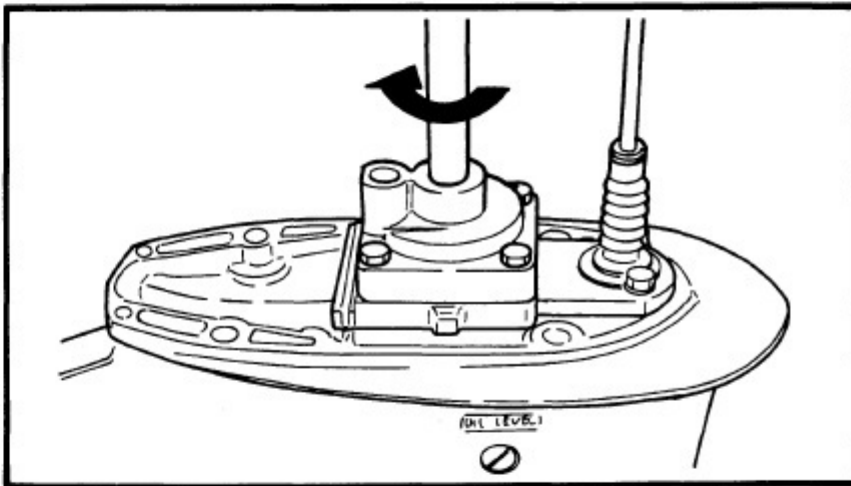

1989 Yamaha 4sf Outboard Service Repair Maintenance Manual. Factory

/ 140 | - + | 125% | [Icons] | [Icons]

On the oil-seal housing
4) Install a new key in the
shaft, and insert a ne

5) Grease the impeller, a
pump housing, turning
then tighten the bolts

165000-0

LOWER UNIT LEAKAGE

- 1) Tighten the gear oil-d
nect the tester to the
- 2) Pump the tester, and
100 kpa (1.0 kgf/cm²
- 3) Check that the pressu
(1.0 kgf/cm² 14.2 psi)

NOTE: _____
If the pressure falls, the lea