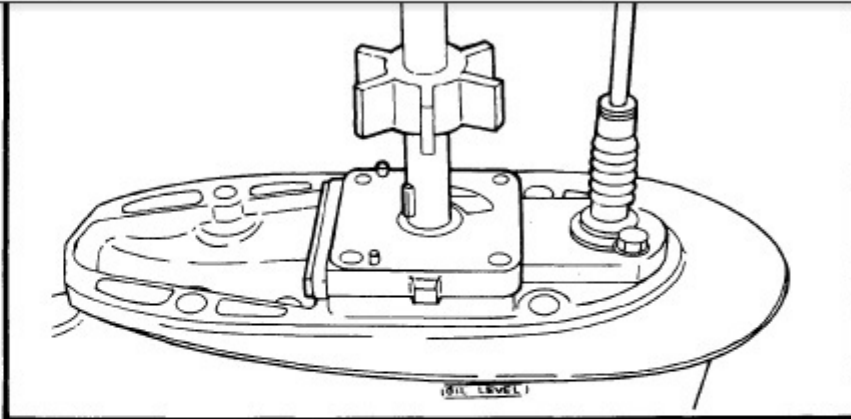

1992 Yamaha 90tjr Outboard Service Repair Maintenance Manual. Factory

/ 140 | - + | 125% | [Icons] | [Icons]

On the oil-seal housing
4) Install a new key in the shaft, and insert a new

5) Grease the impeller, and pump housing, turning then tighten the bolts