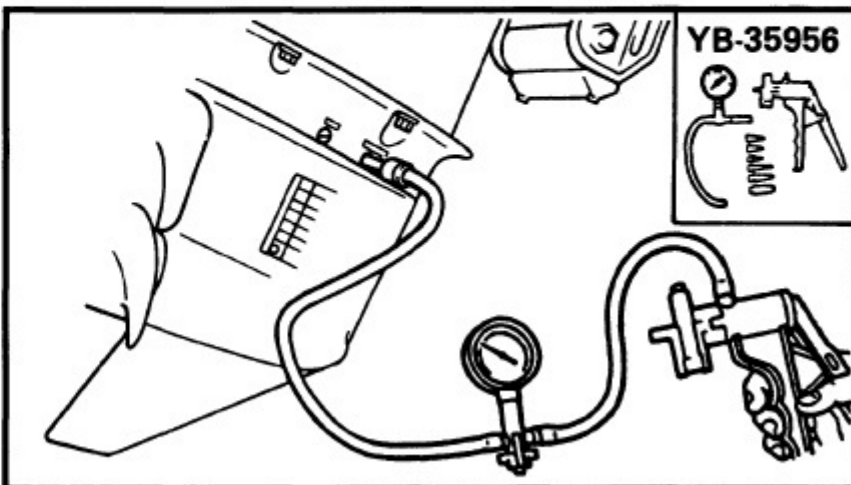

1992 Yamaha 90tjr Outboard Service Repair Maintenance Manual. Factory

/ 140 | - + | 125% | [Icons] | [Icons]

On the oil-seal housing
4) Install a new key in the shaft, and insert a new

5) Grease the impeller, and pump housing, turning then tighten the bolts

165000-0

LOWER UNIT LEAKAGE

- 1) Tighten the gear oil-d
nect the tester to the
- 2) Pump the tester, and
100 kpa (1.0 kgf/cm²
- 3) Check that the pressu
(1.0 kgf/cm² 14.2 psi)

NOTE: _____

If the pressure falls, the lea