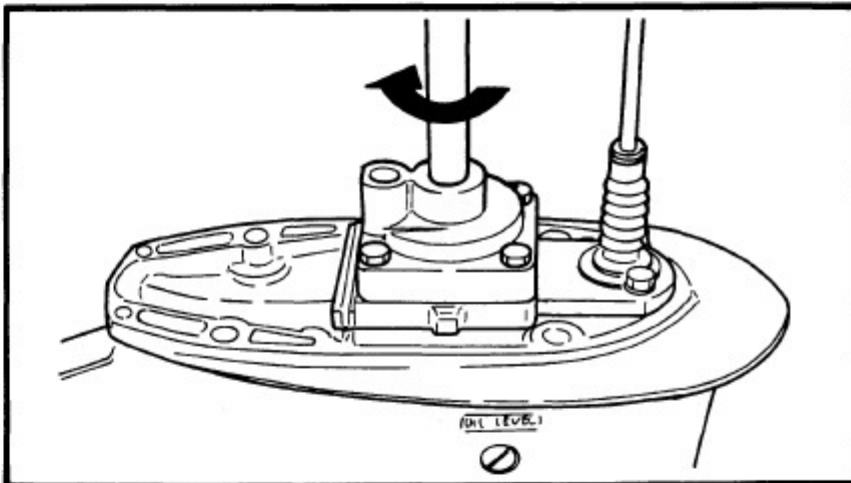

1992 Yamaha 90tjr Outboard Service Repair Maintenance Manual. Factory

/ 140 | - + | 125% | [Icons] | [Icons]

On the oil-seal housing
4) Install a new key in the shaft, and insert a new

5) Grease the impeller, and pump housing, turning then tighten the bolts

165000-0

LOWER UNIT LEAKAGE

- 1) Tighten the gear oil-d
nect the tester to the
- 2) Pump the tester, and
100 kpa (1.0 kgf/cm²
- 3) Check that the pressu
(1.0 kgf/cm² 14.2 psi)

NOTE: _____

If the pressure falls, the lea