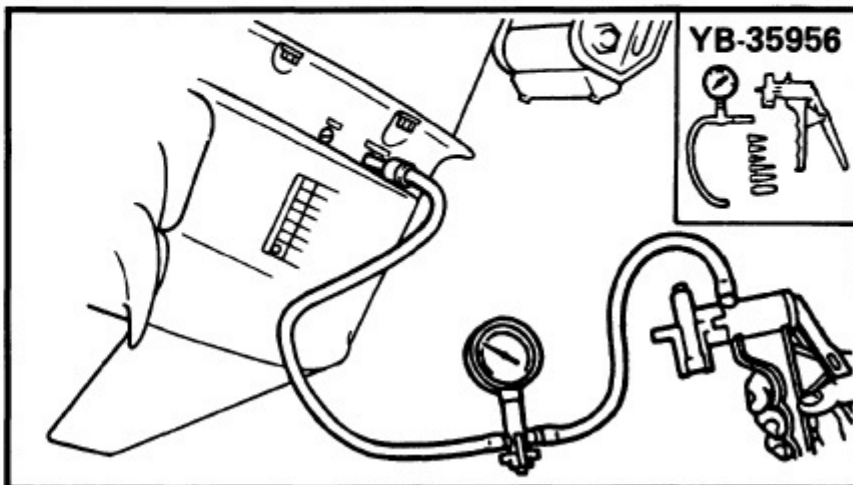

1994 Yamaha 40mjs Outboard Service Repair Maintenance Manual. Factory

/ 140 | - + | 125% | [Icons] | [Icons]

On the oil-seal housing
4) Install a new key in the
shaft, and insert a ne

5) Grease the impeller, a
pump housing, turning
then tighten the bolts

165000-0

LOWER UNIT LEAKAGE

- 1) Tighten the gear oil-d
nect the tester to the
- 2) Pump the tester, and
100 kpa (1.0 kgf/cm²
- 3) Check that the pressu
(1.0 kgf/cm² 14.2 psi)

NOTE: _____

If the pressure falls, the lea