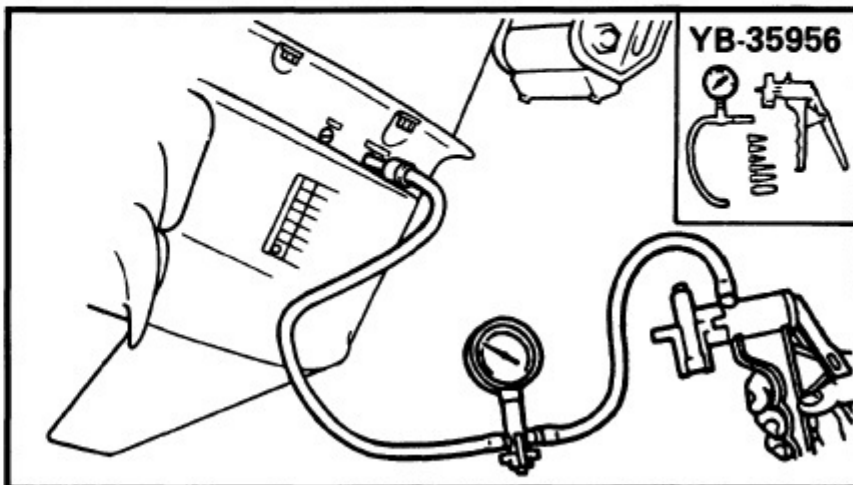

1995 Yamaha 15mlht Outboard Service Repair Maintenance Manual. Factory

/ 140 | - + | 125% | [Icons] | [Icons]

On the oil-seal housing
4) Install a new key in the
shaft, and insert a ne

5) Grease the impeller, a
pump housing, turning
then tighten the bolts

165000-0

LOWER UNIT LEAKAGE

- 1) Tighten the gear oil-d
nect the tester to the
- 2) Pump the tester, and
100 kpa (1.0 kgf/cm²
- 3) Check that the pressu
(1.0 kgf/cm² 14.2 psi)

NOTE: _____

If the pressure falls, the lea