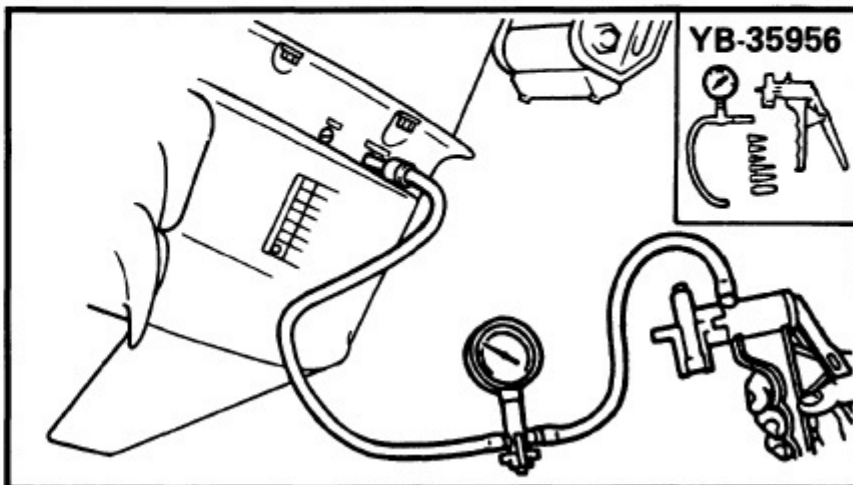

1999 Yamaha S175txrx Outboard Service Repair Maintenance Manual. Factory

/ 140 | - + | 125% | [Icons] | [Icons]

On the oil-seal housing
4) Install a new key in the
shaft, and insert a ne

5) Grease the impeller, a
pump housing, turning
then tighten the bolts

165000-0

LOWER UNIT LEAKAGE

- 1) Tighten the gear oil-d
nect the tester to the
- 2) Pump the tester, and
100 kpa (1.0 kgf/cm²
- 3) Check that the pressu
(1.0 kgf/cm² 14.2 psi)

NOTE: _____
If the pressure falls, the lea