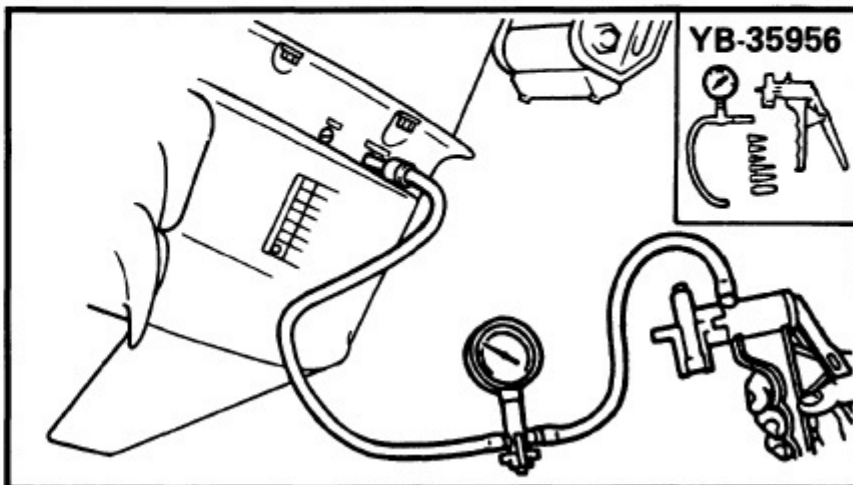

2000 Yamaha 90tjry Outboard Service Repair Maintenance Manual. Factory

/ 140 | - + | 125% | [Icons] | [Icons]

On the oil-seal housing
4) Install a new key in the
shaft, and insert a ne

5) Grease the impeller, a
pump housing, turning
then tighten the bolts

165000-0

LOWER UNIT LEAKAGE

- 1) Tighten the gear oil-d
nect the tester to the
- 2) Pump the tester, and
100 kpa (1.0 kgf/cm²
- 3) Check that the pressu
(1.0 kgf/cm² 14.2 psi)

NOTE: _____
If the pressure falls, the lea