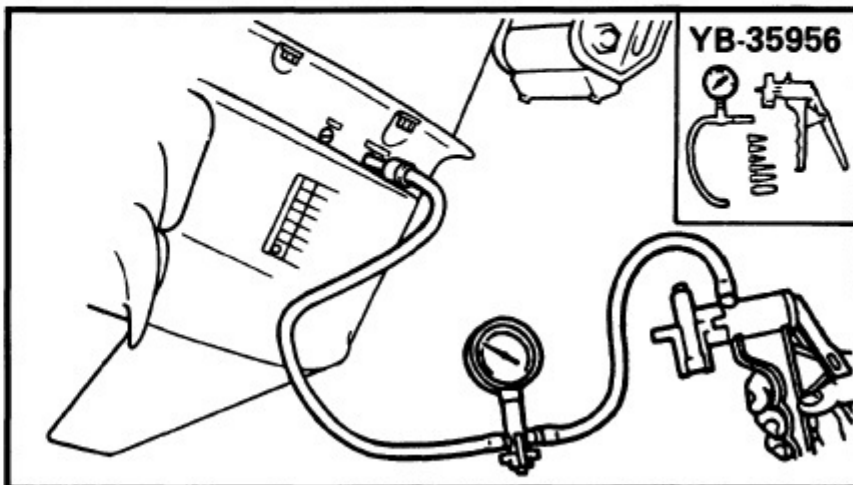

2001 Yamaha V150tlrz Outboard Service Repair Maintenance Manual. Factory

/ 140 | - + | 125% | [Icons] | [Icons]

On the oil-seal housing
4) Install a new key in the
shaft, and insert a ne

5) Grease the impeller, a
pump housing, turning
then tighten the bolts

165000-0

LOWER UNIT LEAKAGE

- 1) Tighten the gear oil-d
nect the tester to the
- 2) Pump the tester, and
100 kpa (1.0 kgf/cm²
- 3) Check that the pressu
(1.0 kgf/cm² 14.2 psi)

NOTE: _____

If the pressure falls, the lea