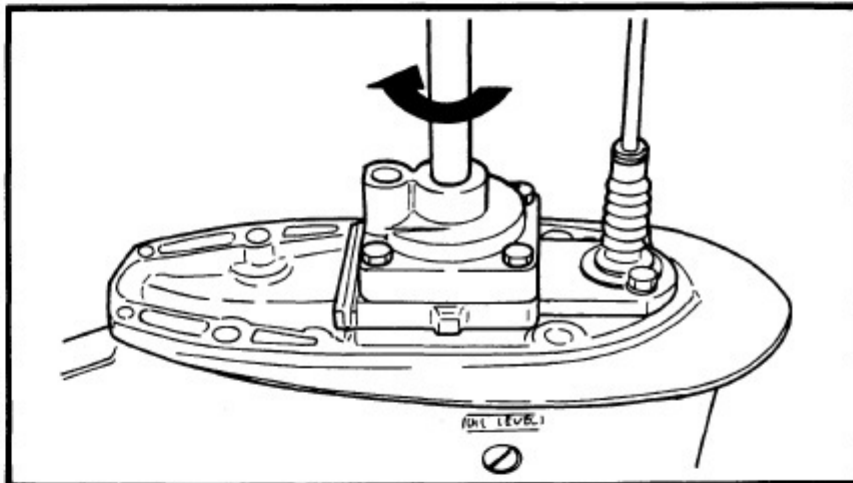

2001 Yamaha V150tlrz Outboard Service Repair Maintenance Manual. Factory

/ 140 | - + | 125% | [Icons] | [Icons]

On the oil-seal housing
4) Install a new key in the
shaft, and insert a ne

5) Grease the impeller, a
pump housing, turning
then tighten the bolts

165000-0

LOWER UNIT LEAKAGE

- 1) Tighten the gear oil-d
nect the tester to the
- 2) Pump the tester, and
100 kpa (1.0 kgf/cm²
- 3) Check that the pressu
(1.0 kgf/cm² 14.2 psi)

NOTE: _____

If the pressure falls, the lea