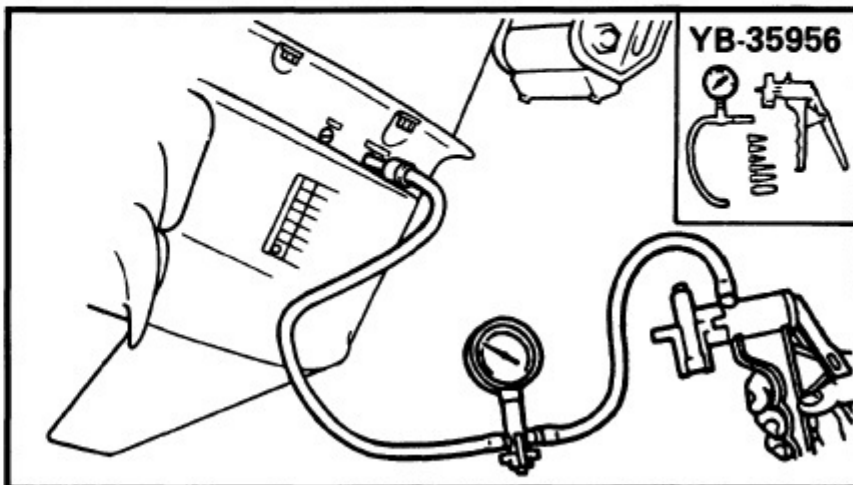

2003 Yamaha F115tlrb Outboard Service Repair Maintenance Manual. Factory

/ 140 | - + | 125% | [Icons] | [Icons]

On the oil-seal housing
4) Install a new key in the
shaft, and insert a ne

5) Grease the impeller, a
pump housing, turning
then tighten the bolts

165000-0

LOWER UNIT LEAKAGE

- 1) Tighten the gear oil-d
nect the tester to the
- 2) Pump the tester, and
100 kpa (1.0 kgf/cm²
- 3) Check that the pressu
(1.0 kgf/cm² 14.2 psi)

NOTE: _____

If the pressure falls, the lea