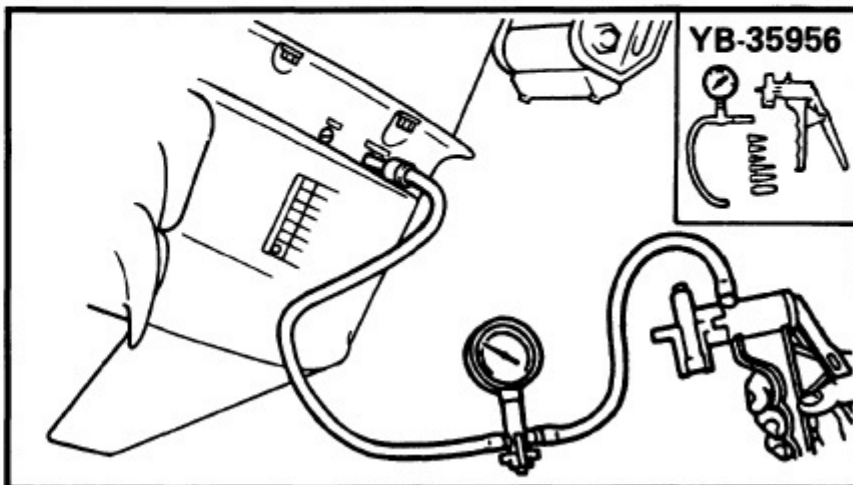

2004 Yamaha T8plhc Outboard Service Repair Maintenance Manual. Factory

/ 140 | - + | 125% | [Icons] | [Icons]

On the oil-seal housing
4) Install a new key in the
shaft, and insert a ne

5) Grease the impeller, a
pump housing, turning
then tighten the bolts

165000-0

LOWER UNIT LEAKAGE

- 1) Tighten the gear oil-d
nect the tester to the
- 2) Pump the tester, and
100 kpa (1.0 kgf/cm²
- 3) Check that the pressu
(1.0 kgf/cm² 14.2 psi)

NOTE: _____
If the pressure falls, the lea