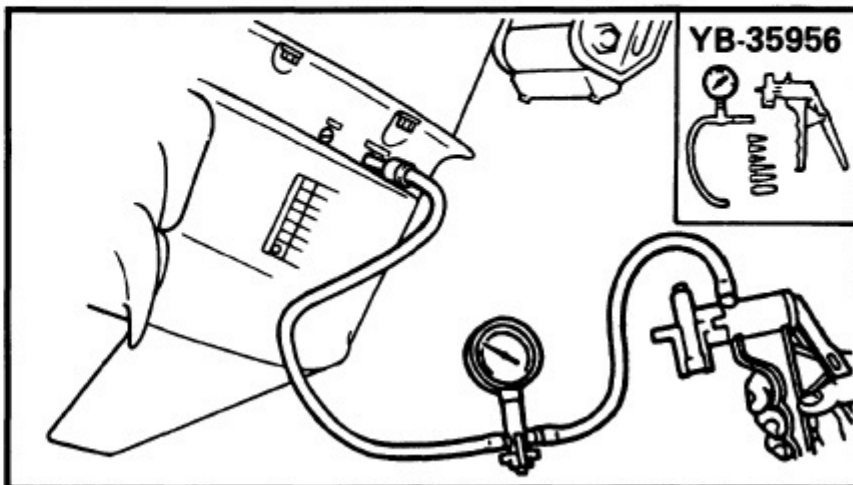

1985 Yamaha 175etlk Outboard Service Repair Maintenance Manual. Factory

/ 140 | - + | 125% | [Icons] | [Icons]

On the oil-seal housing
4) Install a new key in the
shaft, and insert a ne

5) Grease the impeller, a
pump housing, turning
then tighten the bolts

165000-0

LOWER UNIT LEAKAGE

- 1) Tighten the gear oil-d
nect the tester to the
- 2) Pump the tester, and
100 kpa (1.0 kgf/cm²
- 3) Check that the pressu
(1.0 kgf/cm² 14.2 psi)

NOTE: _____
If the pressure falls, the lea