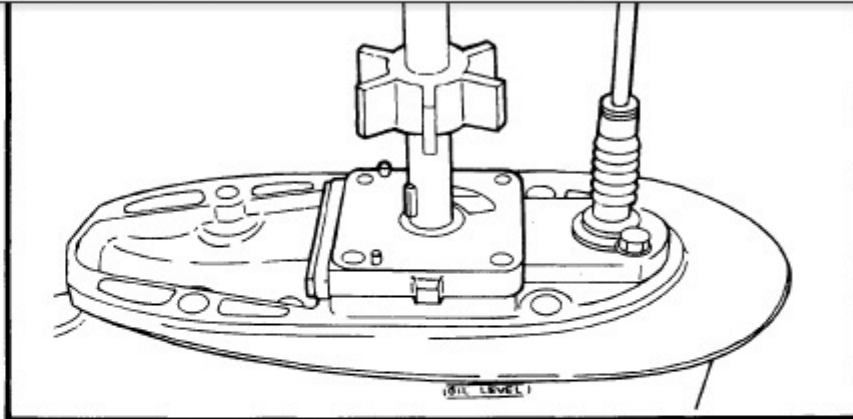

1985 Yamaha 175etlk Outboard Service Repair Maintenance Manual. Factory

/ 140 | - + | 125% | [Icons] | [Icons]

On the oil-seal housing
4) Install a new key in the
shaft, and insert a ne

5) Grease the impeller, a
pump housing, turning
then tighten the bolts