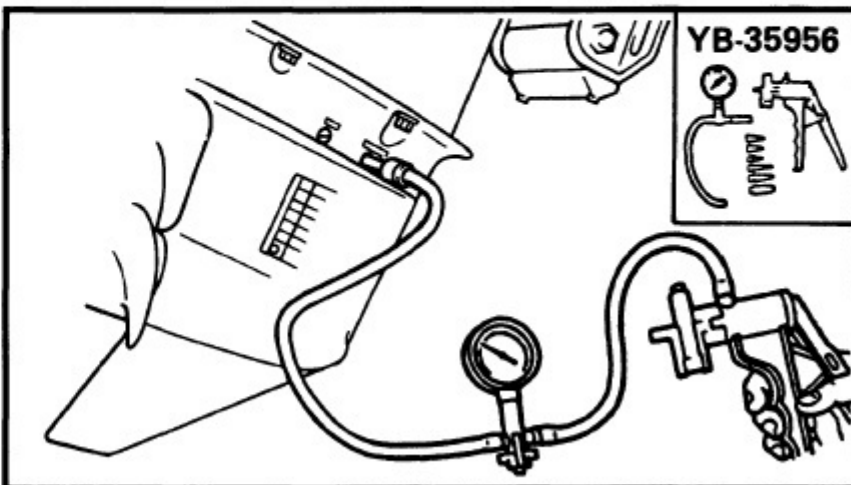

1988 Yamaha 9.9sg Outboard Service Repair Maintenance Manual. Factory

/ 140 | - + | 125% | [Icons] | [Icons]

On the oil-seal housing
4) Install a new key in the
shaft, and insert a ne

5) Grease the impeller, a
pump housing, turning
then tighten the bolts

165000-0

LOWER UNIT LEAKAGE

- 1) Tighten the gear oil-d
nect the tester to the
- 2) Pump the tester, and
100 kpa (1.0 kgf/cm²
- 3) Check that the pressu
(1.0 kgf/cm² 14.2 psi)

NOTE: _____
If the pressure falls, the lea