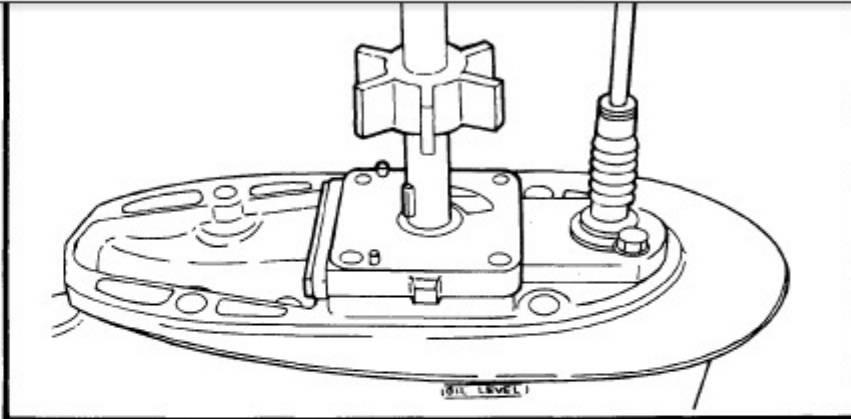

1988 Yamaha 9.9sg Outboard Service Repair Maintenance Manual. Factory

/ 140 | - + | 125% | [Icons] | [Icons]

On the oil-seal housing
4) Install a new key in the
shaft, and insert a ne

5) Grease the impeller, a
pump housing, turning
then tighten the bolts