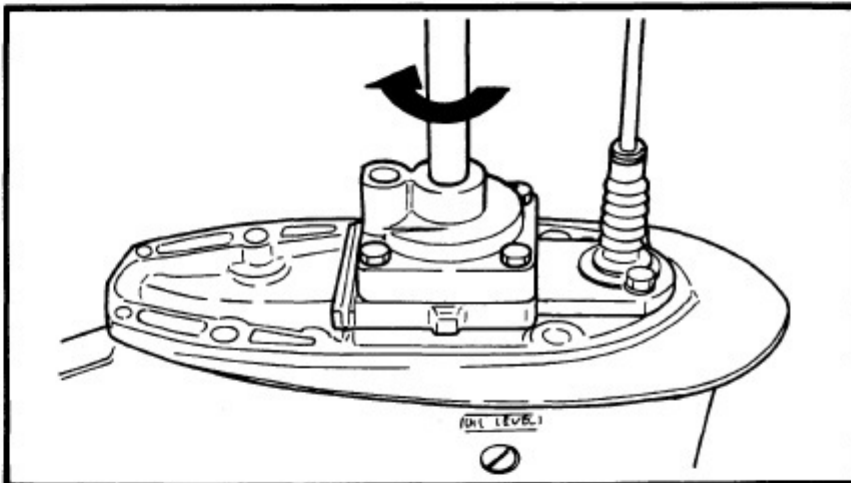

1988 Yamaha 9.9sg Outboard Service Repair Maintenance Manual. Factory

/ 140 | - + | 125% | [Icons] | [Icons]

On the oil-seal housing
4) Install a new key in the
shaft, and insert a ne

5) Grease the impeller, a
pump housing, turning
then tighten the bolts

165000-0

LOWER UNIT LEAKAGE

- 1) Tighten the gear oil-d
nect the tester to the
- 2) Pump the tester, and
100 kpa (1.0 kgf/cm²
- 3) Check that the pressu
(1.0 kgf/cm² 14.2 psi)

NOTE: _____
If the pressure falls, the lea