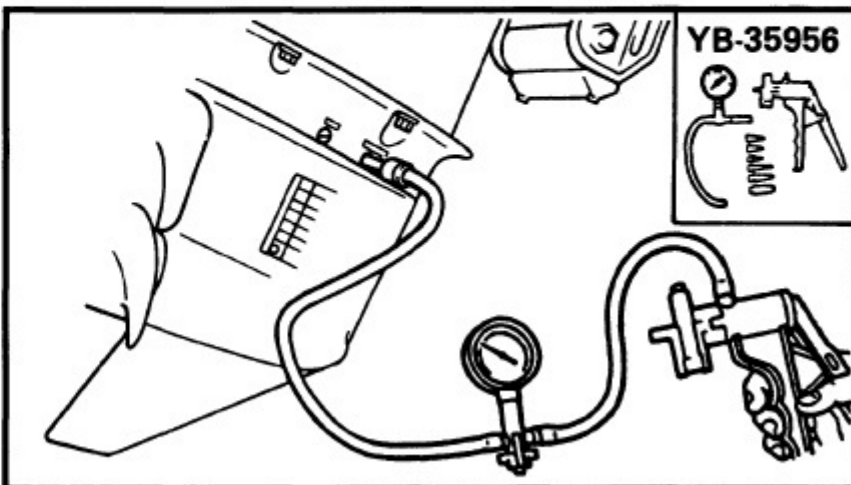

# 1991 Yamaha L250tlrp Outboard Service Repair Maintenance Manual. Factory

/ 140 | - + | 125% | [Icons] | [Icons]

On the oil-seal housing  
4) Install a new key in the  
shaft, and insert a ne

5) Grease the impeller, a  
pump housing, turning  
then tighten the bolts