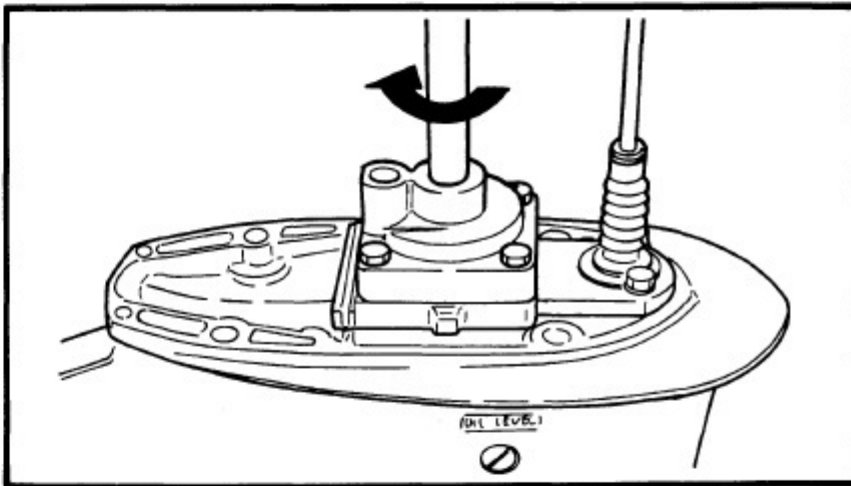

# 1991 Yamaha L250tlrp Outboard Service Repair Maintenance Manual. Factory

/ 140 | - + | 125% | [Icons] | [Icons]

On the oil-seal housing  
4) Install a new key in the  
shaft, and insert a ne

5) Grease the impeller, a  
pump housing, turning  
then tighten the bolts