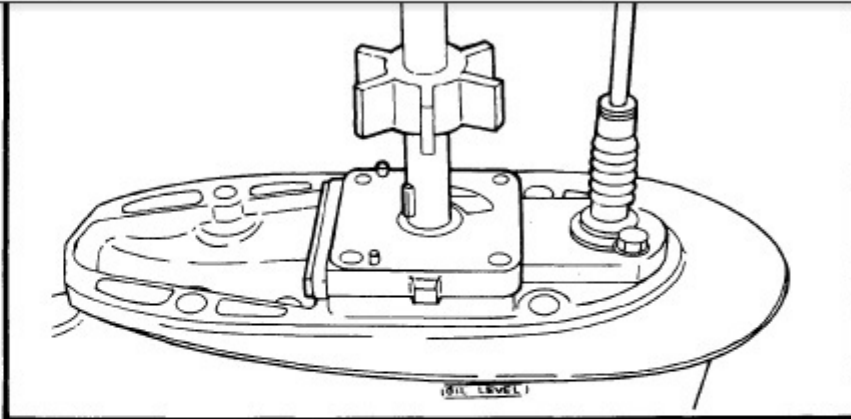

# 1991 Yamaha L250tlrp Outboard Service Repair Maintenance Manual. Factory

/ 140 | - + | 125% | [Icons] | [Icons]

On the oil-seal housing  
4) Install a new key in the  
shaft, and insert a ne

5) Grease the impeller, a  
pump housing, turning  
then tighten the bolts