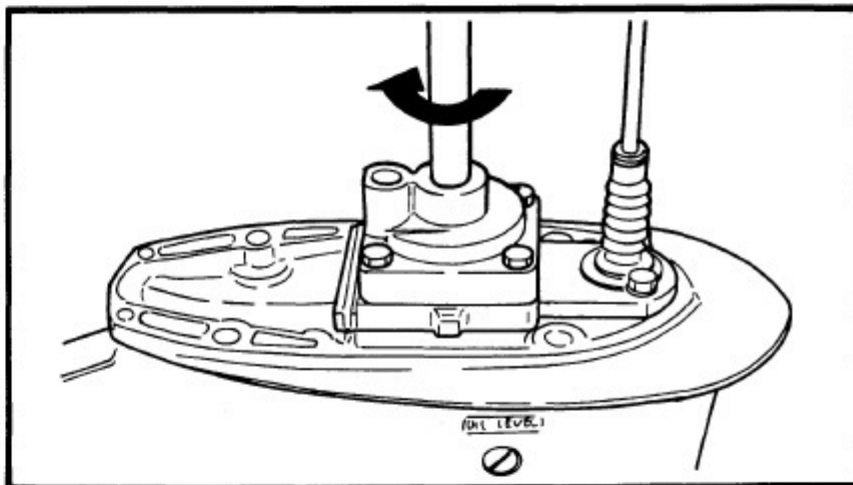

# 1992 Yamaha T9.9elrq Outboard Service Repair Maintenance Manual. Factory

/ 140 | - + | 125% | [Icons] | [Icons]

On the oil-seal housing  
4) Install a new key in the  
shaft, and insert a ne

5) Grease the impeller, a  
pump housing, turning  
then tighten the bolts