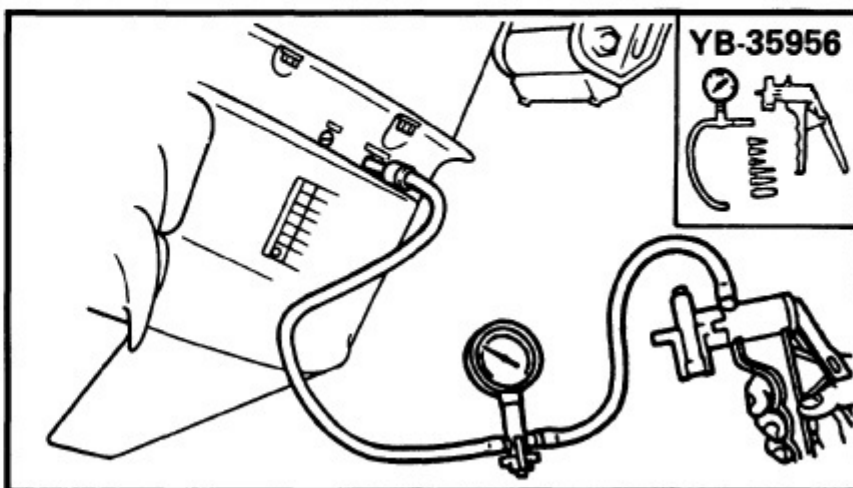

# 1992 Yamaha T9.9elrq Outboard Service Repair Maintenance Manual. Factory

/ 140 | - + | 125% | [Icons] | [Icons]

On the oil-seal housing  
4) Install a new key in the  
shaft, and insert a ne

5) Grease the impeller, a  
pump housing, turning  
then tighten the bolts