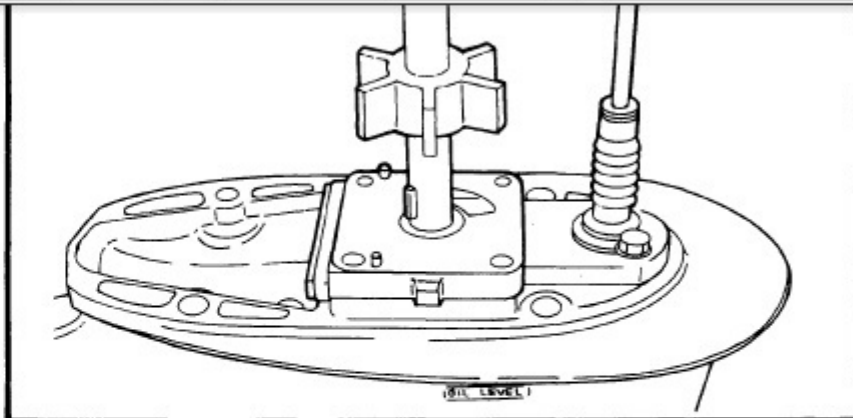

# 1992 Yamaha T9.9elrq Outboard Service Repair Maintenance Manual. Factory

/ 140 | - + | 125% | [Icons] | [Icons]

On the oil-seal housing  
4) Install a new key in the  
shaft, and insert a ne

5) Grease the impeller, a  
pump housing, turning  
then tighten the bolts