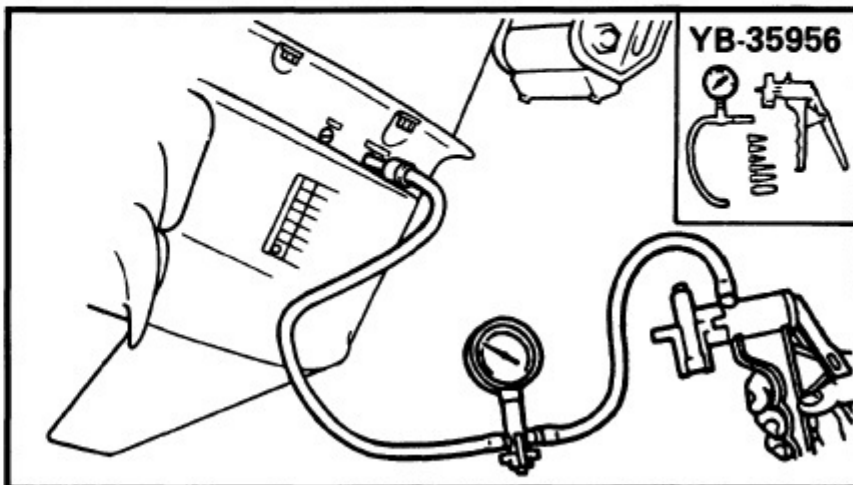

1993 Yamaha 90tjrr Outboard Service Repair Maintenance Manual. Factory

/ 140 | - + | 125% | [Icons] | [Icons]

On the oil-seal housing
4) Install a new key in the shaft, and insert a new

5) Grease the impeller, and pump housing, turning then tighten the bolts

165000-0

LOWER UNIT LEAKAGE

- 1) Tighten the gear oil-d
nect the tester to the
- 2) Pump the tester, and
100 kpa (1.0 kgf/cm²
- 3) Check that the pressu
(1.0 kgf/cm² 14.2 psi)

NOTE: _____

If the pressure falls, the lea