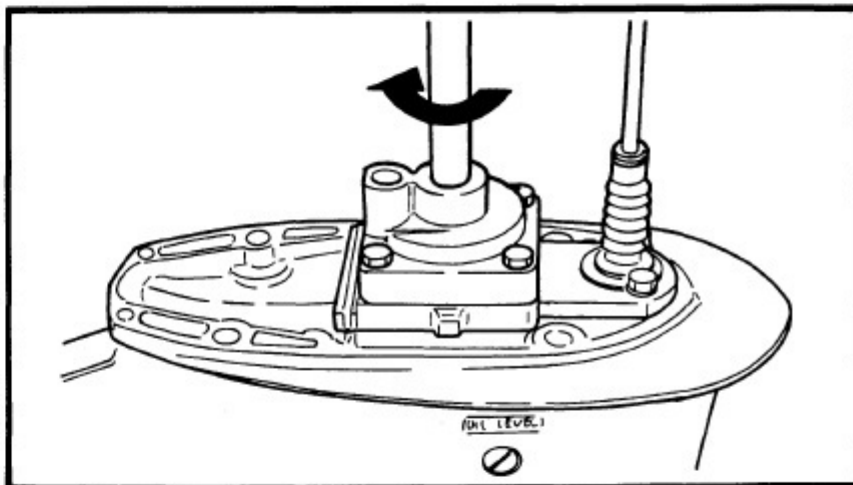

1998 Yamaha L250txrw Outboard Service Repair Maintenance Manual. Factory

/ 140 | - + | 125% | [Icons] | [Icons]

On the oil-seal housing
4) Install a new key in the
shaft, and insert a ne

5) Grease the impeller, a
pump housing, turning
then tighten the bolts

165000-0

LOWER UNIT LEAKAGE

- 1) Tighten the gear oil-d
nect the tester to the
- 2) Pump the tester, and
100 kpa (1.0 kgf/cm²
- 3) Check that the pressu
(1.0 kgf/cm² 14.2 psi)

NOTE: _____

If the pressure falls, the lea