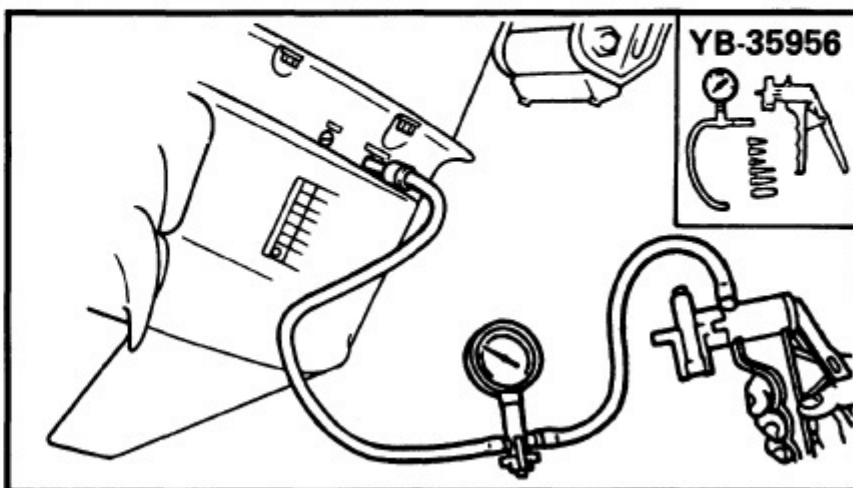

1998 Yamaha L250txrw Outboard Service Repair Maintenance Manual. Factory

/ 140 | - + | 125% | [Icons] | [Icons]

On the oil-seal housing
4) Install a new key in the
shaft, and insert a ne

5) Grease the impeller, a
pump housing, turning
then tighten the bolts

165000-0

LOWER UNIT LEAKAGE

- 1) Tighten the gear oil-d
nect the tester to the
- 2) Pump the tester, and
100 kpa (1.0 kgf/cm²
- 3) Check that the pressu
(1.0 kgf/cm² 14.2 psi)

NOTE: _____

If the pressure falls, the lea