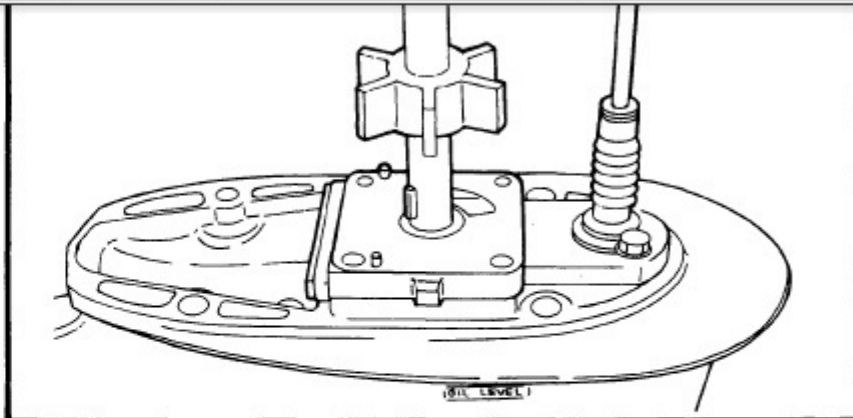

1998 Yamaha L250txrw Outboard Service Repair Maintenance Manual. Factory

/ 140 | - + | 125% | [Icons] | [Icons]

On the oil-seal housing
4) Install a new key in the
shaft, and insert a ne

5) Grease the impeller, a
pump housing, turning
then tighten the bolts