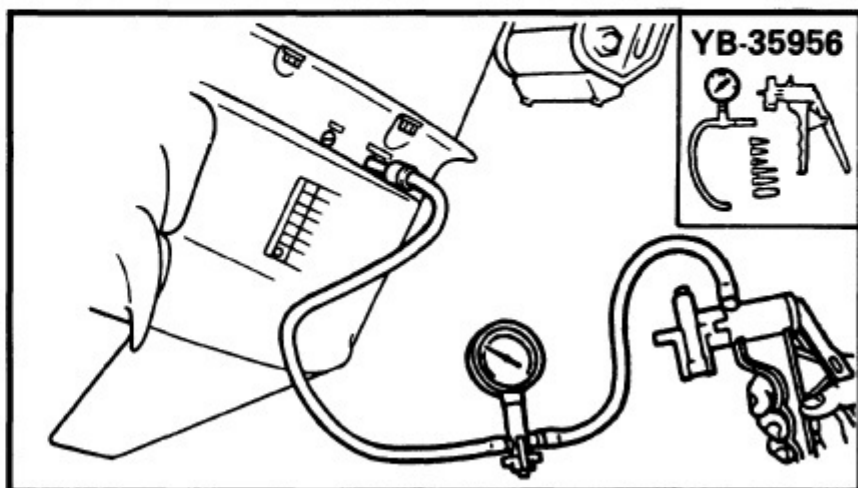

2002 Yamaha Sx200txra Outboard Service Repair Maintenance Manual. Factory

/ 140 | - + | 125% | [Icons] | [Icons]

On the oil-seal housing
4) Install a new key in the
shaft, and insert a ne

5) Grease the impeller, a
pump housing, turning
then tighten the bolts

165000-0

LOWER UNIT LEAKAGE

- 1) Tighten the gear oil-d
nect the tester to the
- 2) Pump the tester, and
100 kpa (1.0 kgf/cm²
- 3) Check that the pressu
(1.0 kgf/cm² 14.2 psi)

NOTE: _____

If the pressure falls, the lea