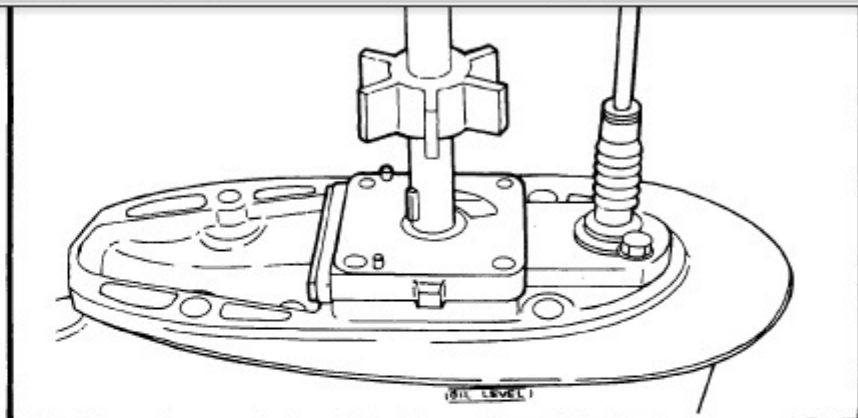

2002 Yamaha Sx200txra Outboard Service Repair Maintenance Manual. Factory

/ 140 | - + | 125% | [Icons] | [Icons]

On the oil-seal housing
4) Install a new key in the
shaft, and insert a ne

5) Grease the impeller, a
pump housing, turning
then tighten the bolts