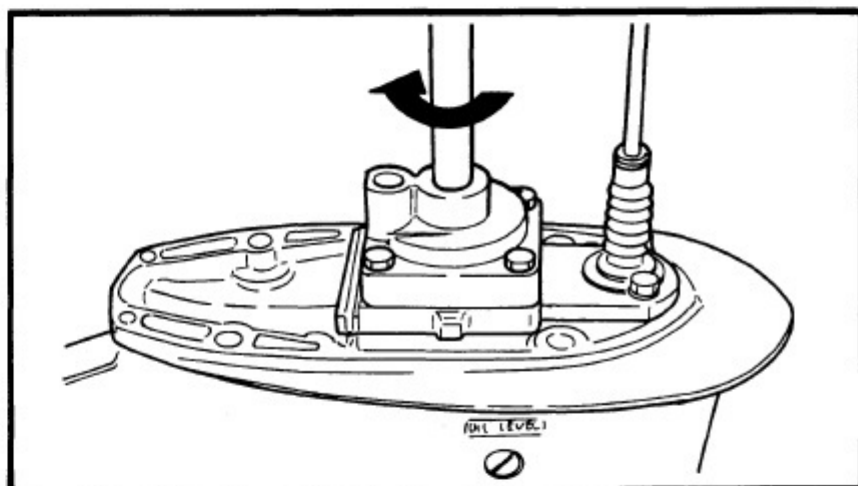

2002 Yamaha Sx200txra Outboard Service Repair Maintenance Manual. Factory

/ 140 | - + | 125% | [Icons] | [Icons]

On the oil-seal housing
4) Install a new key in the
shaft, and insert a ne

5) Grease the impeller, a
pump housing, turning
then tighten the bolts

165000-0

LOWER UNIT LEAKAGE

- 1) Tighten the gear oil-d
nect the tester to the
- 2) Pump the tester, and
100 kpa (1.0 kgf/cm²
- 3) Check that the pressu
(1.0 kgf/cm² 14.2 psi)

NOTE: _____

If the pressure falls, the lea