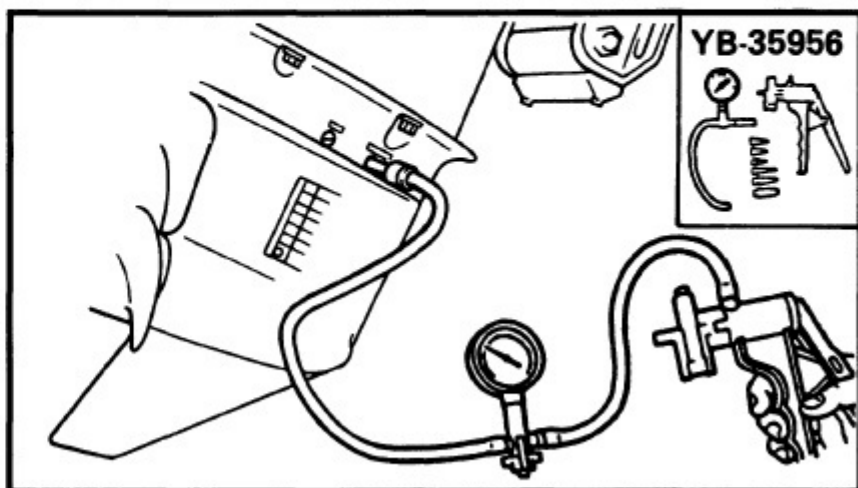

2002 Yamaha Sx250txra Outboard Service Repair Maintenance Manual. Factory

/ 140 | - + | 125% | [Icons] | [Icons]

On the oil-seal housing
4) Install a new key in the
shaft, and insert a ne

5) Grease the impeller, a
pump housing, turning
then tighten the bolts

165000-0

LOWER UNIT LEAKAGE

- 1) Tighten the gear oil-d
nect the tester to the
- 2) Pump the tester, and
100 kpa (1.0 kgf/cm²
- 3) Check that the pressu
(1.0 kgf/cm² 14.2 psi)

NOTE: _____

If the pressure falls, the lea