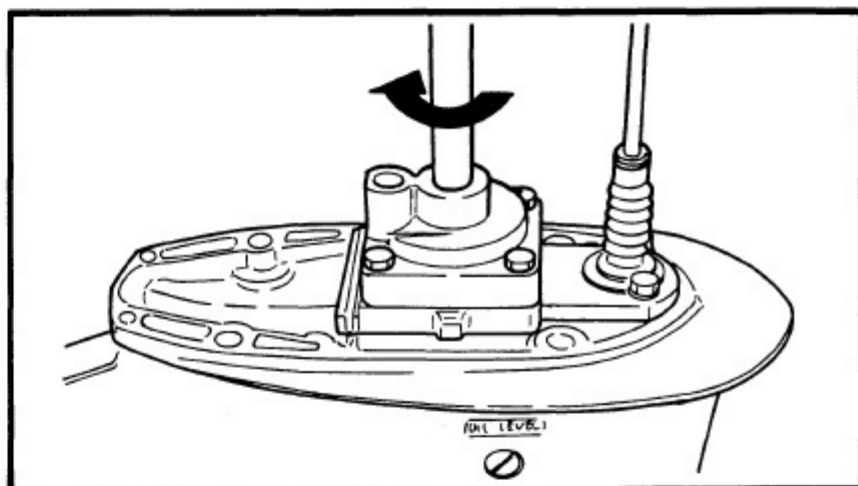

2002 Yamaha Sx250txra Outboard Service Repair Maintenance Manual. Factory

/ 140 | - + | 125% | [Icons] | [Icons]

On the oil-seal housing
4) Install a new key in the
shaft, and insert a ne

5) Grease the impeller, a
pump housing, turning
then tighten the bolts

165000-0

LOWER UNIT LEAKAGE

- 1) Tighten the gear oil-d
nect the tester to the
- 2) Pump the tester, and
100 kpa (1.0 kgf/cm²
- 3) Check that the pressu
(1.0 kgf/cm² 14.2 psi)

NOTE: _____

If the pressure falls, the lea