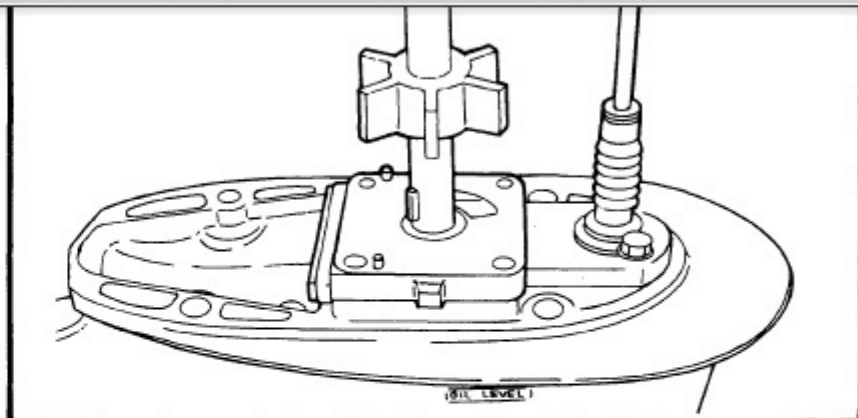

2002 Yamaha Sx250txra Outboard Service Repair Maintenance Manual. Factory

/ 140 | - + | 125% | [Icons] | [Icons]

On the oil-seal housing
4) Install a new key in the
shaft, and insert a ne

5) Grease the impeller, a
pump housing, turning
then tighten the bolts