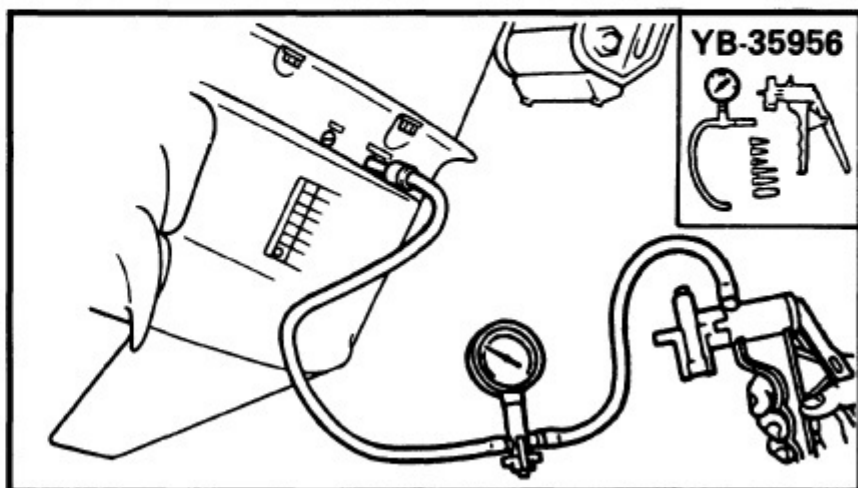

2003 Yamaha Lf115txrb Outboard Service Repair Maintenance Manual. Factory

/ 140 | - + | 125% | [Icons] | [Icons]

On the oil-seal housing
4) Install a new key in the
shaft, and insert a ne

5) Grease the impeller, a
pump housing, turning
then tighten the bolts

165000-0

LOWER UNIT LEAKAGE

- 1) Tighten the gear oil-d
nect the tester to the
- 2) Pump the tester, and
100 kpa (1.0 kgf/cm²
- 3) Check that the pressu
(1.0 kgf/cm² 14.2 psi)

NOTE: _____
If the pressure falls, the lea