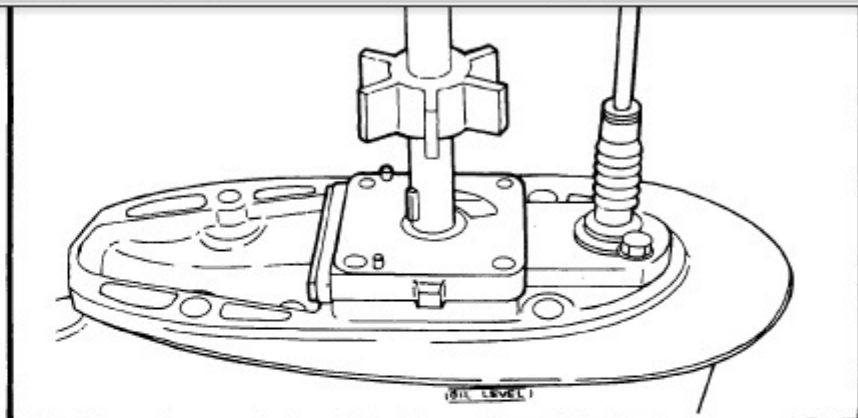

2003 Yamaha Lf115txrb Outboard Service Repair Maintenance Manual. Factory

/ 140 | - + | 125% | [Icons] | [Icons]

On the oil-seal housing
4) Install a new key in the
shaft, and insert a ne

5) Grease the impeller, a
pump housing, turning
then tighten the bolts