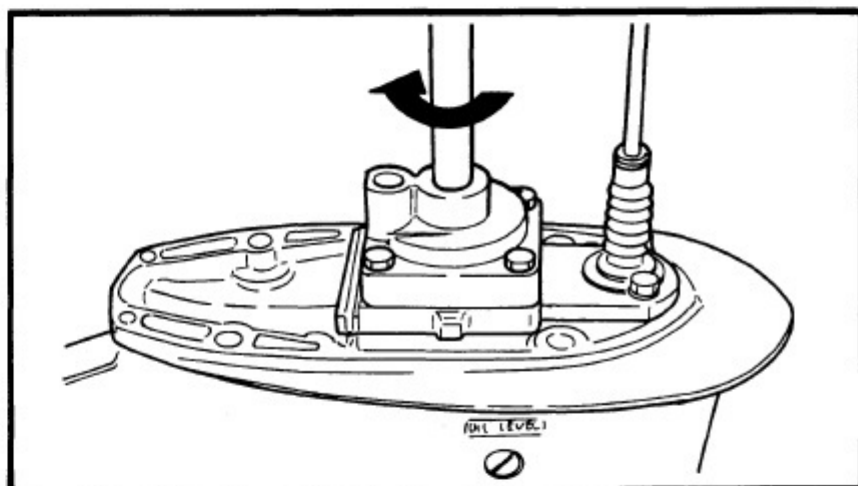

2003 Yamaha Lf115txrb Outboard Service Repair Maintenance Manual. Factory

/ 140 | - + | 125% | [Icons] | [Icons]

On the oil-seal housing
4) Install a new key in the
shaft, and insert a ne

5) Grease the impeller, a
pump housing, turning
then tighten the bolts

165000-0

LOWER UNIT LEAKAGE

- 1) Tighten the gear oil-d
nect the tester to the
- 2) Pump the tester, and
100 kpa (1.0 kgf/cm²
- 3) Check that the pressu
(1.0 kgf/cm² 14.2 psi)

NOTE: _____
If the pressure falls, the lea