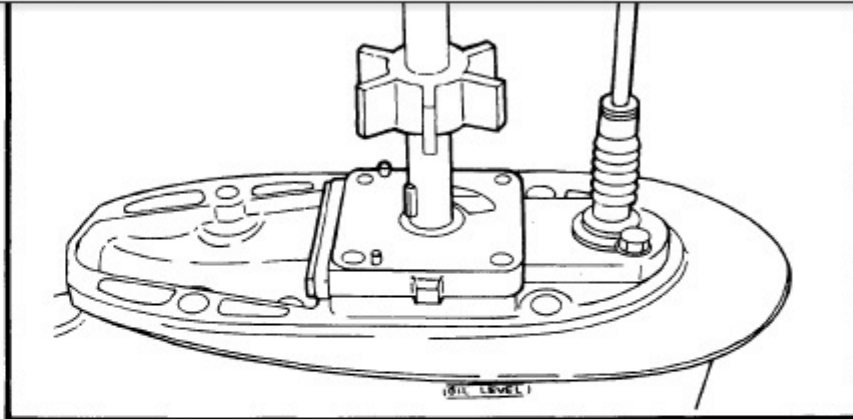

2004 Yamaha 50lrc Outboard Service Repair Maintenance Manual. Factory

/ 140 | - + | 125% | [Icons] | [Icons]

On the oil-seal housing
4) Install a new key in the shaft, and insert a new

5) Grease the impeller, and pump housing, turning then tighten the bolts