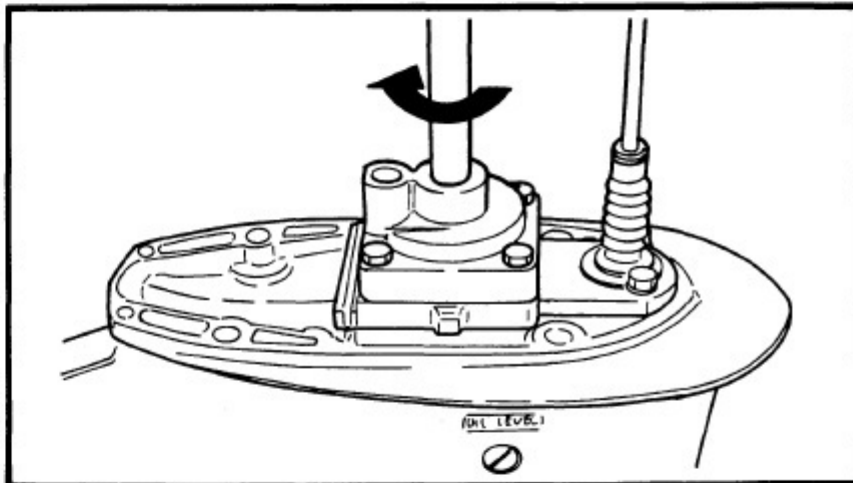

2004 Yamaha 50lrc Outboard Service Repair Maintenance Manual. Factory

/ 140 | - + | 125% | [Icons] | [Icons]

On the oil-seal housing
4) Install a new key in the shaft, and insert a new

5) Grease the impeller, and pump housing, turning then tighten the bolts

165000-0

LOWER UNIT LEAKAGE

- 1) Tighten the gear oil-d
nect the tester to the
- 2) Pump the tester, and
100 kpa (1.0 kgf/cm²
- 3) Check that the pressu
(1.0 kgf/cm² 14.2 psi)

NOTE: _____

If the pressure falls, the lea