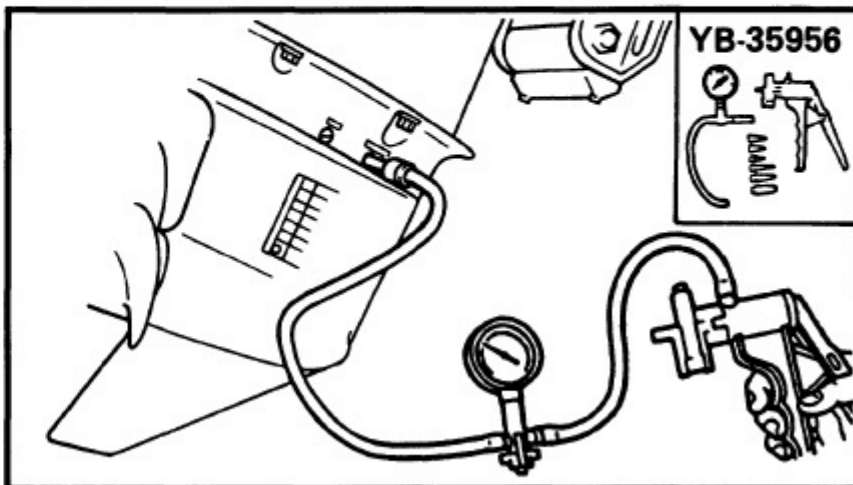

2004 Yamaha 50lrc Outboard Service Repair Maintenance Manual. Factory

/ 140 | - + | 125% | [Icons] | [Icons]

On the oil-seal housing
4) Install a new key in the shaft, and insert a new

5) Grease the impeller, and pump housing, turning then tighten the bolts

165000-0

LOWER UNIT LEAKAGE

- 1) Tighten the gear oil-d
nect the tester to the
- 2) Pump the tester, and
100 kpa (1.0 kgf/cm²
- 3) Check that the pressu
(1.0 kgf/cm² 14.2 psi)

NOTE: _____

If the pressure falls, the lea