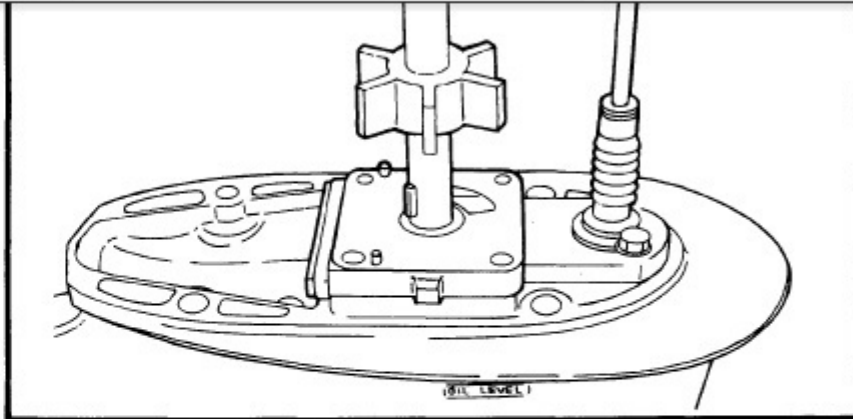

# 2004 Yamaha Lz200txrc Outboard Service Repair Maintenance Manual. Factory

/ 140 | - + | 125% | [Icons] | [Icons]

On the oil-seal housing  
4) Install a new key in the  
shaft, and insert a new

5) Grease the impeller, and  
pump housing, turning  
then tighten the bolts