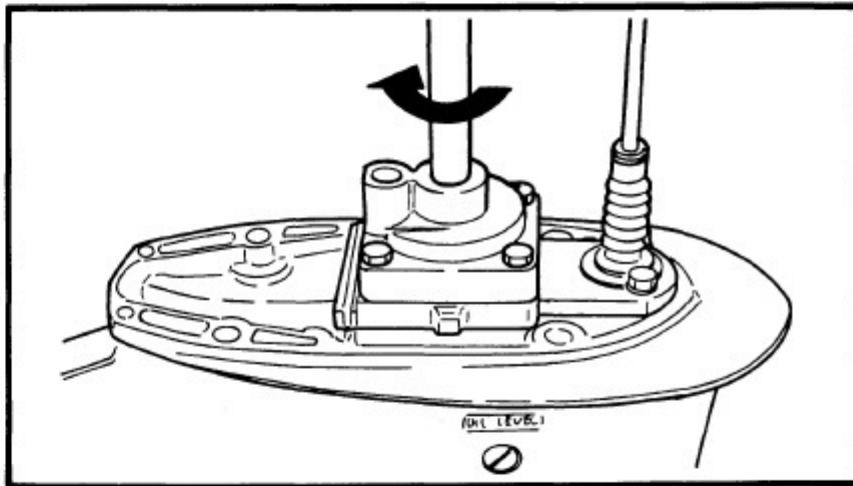

# 2004 Yamaha Lz200txrc Outboard Service Repair Maintenance Manual. Factory

/ 140 | - + | 125% | [Icons] | [Icons]

On the oil-seal housing  
4) Install a new key in the  
shaft, and insert a new

5) Grease the impeller, and  
pump housing, turning  
then tighten the bolts