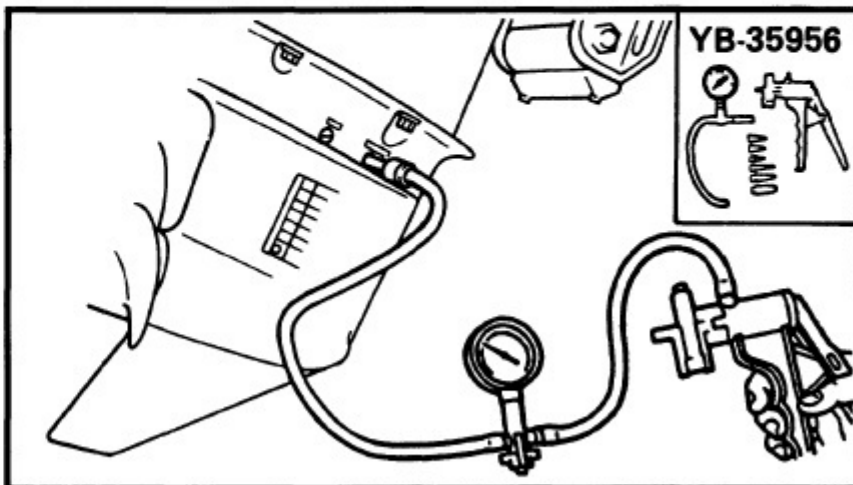

# 2004 Yamaha Lz200txrc Outboard Service Repair Maintenance Manual. Factory

/ 140 | - + | 125% | [Icons] | [Icons]

On the oil-seal housing  
4) Install a new key in the  
shaft, and insert a new

5) Grease the impeller, and  
pump housing, turning  
then tighten the bolts