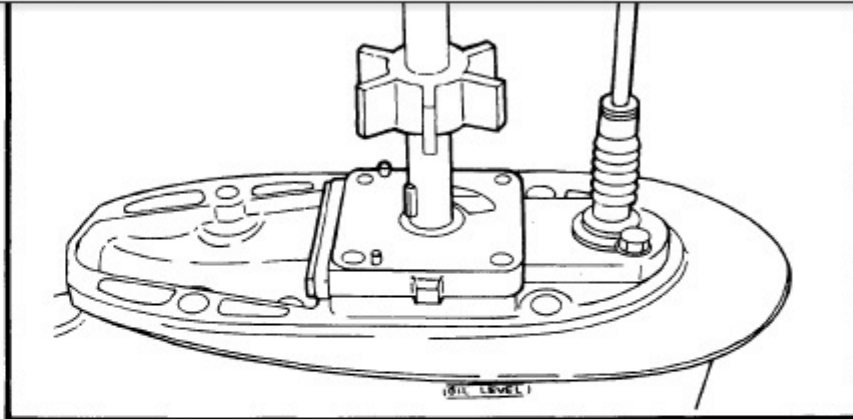

2005 Yamaha 150txrd Outboard Service Repair Maintenance Manual. Factory

/ 140 | - + | 125% | [Icons] | [Icons]

On the oil-seal housing
4) Install a new key in the
shaft, and insert a ne

5) Grease the impeller, a
pump housing, turning
then tighten the bolts