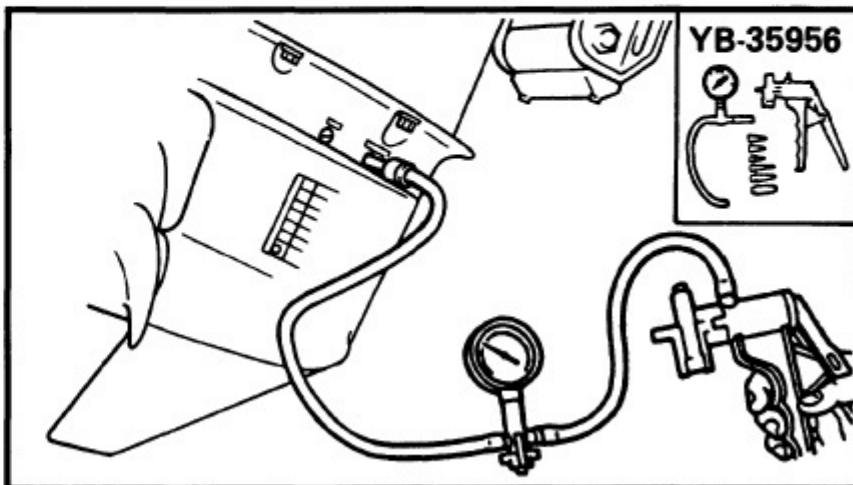

2005 Yamaha 150txrd Outboard Service Repair Maintenance Manual. Factory

/ 140 | - + | 125% | [Icons] | [Icons]

On the oil-seal housing
4) Install a new key in the
shaft, and insert a ne

5) Grease the impeller, a
pump housing, turning
then tighten the bolts

165000-0

LOWER UNIT LEAKAGE

- 1) Tighten the gear oil-d
nect the tester to the
- 2) Pump the tester, and
100 kpa (1.0 kgf/cm²
- 3) Check that the pressu
(1.0 kgf/cm² 14.2 psi)

NOTE: _____

If the pressure falls, the lea