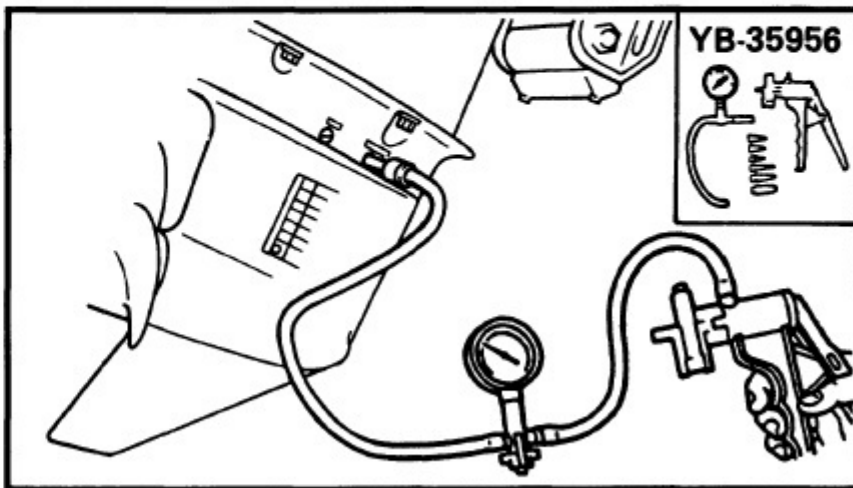

2005 Yamaha Vz200tIrd Outboard Service Repair Maintenance Manual. Factory

/ 140 | - + | 125% | [Icons] | [Icons]

On the oil-seal housing
4) Install a new key in the
shaft, and insert a ne

5) Grease the impeller, a
pump housing, turning
then tighten the bolts

165000-0

LOWER UNIT LEAKAGE

- 1) Tighten the gear oil-d
nect the tester to the
- 2) Pump the tester, and
100 kpa (1.0 kgf/cm²
- 3) Check that the pressu
(1.0 kgf/cm² 14.2 psi)

NOTE: _____
If the pressure falls, the lea