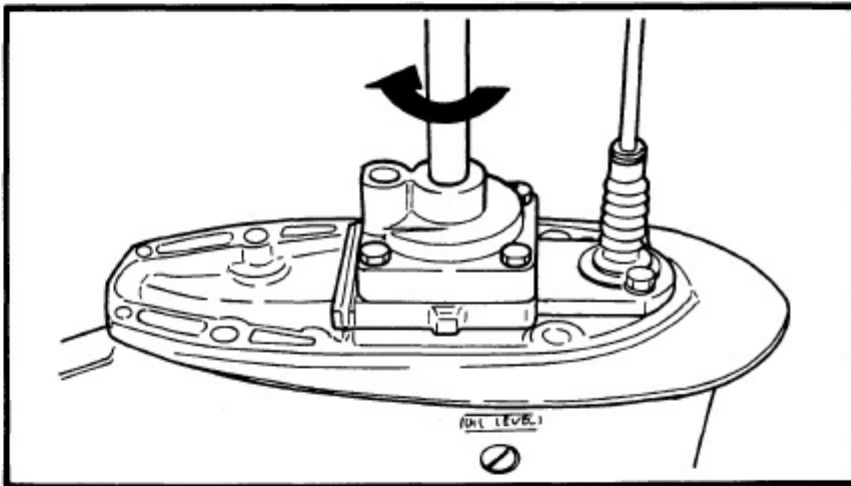

2005 Yamaha F90tIrd Outboard Service Repair Maintenance Manual. Factory

/ 140 | - + | 125% | [Icons] | [Icons]

On the oil-seal housing
4) Install a new key in the
shaft, and insert a ne

5) Grease the impeller, a
pump housing, turning
then tighten the bolts

165000-0

LOWER UNIT LEAKAGE

- 1) Tighten the gear oil-d
nect the tester to the
- 2) Pump the tester, and
100 kpa (1.0 kgf/cm²
- 3) Check that the pressu
(1.0 kgf/cm² 14.2 psi)

NOTE: _____

If the pressure falls, the lea