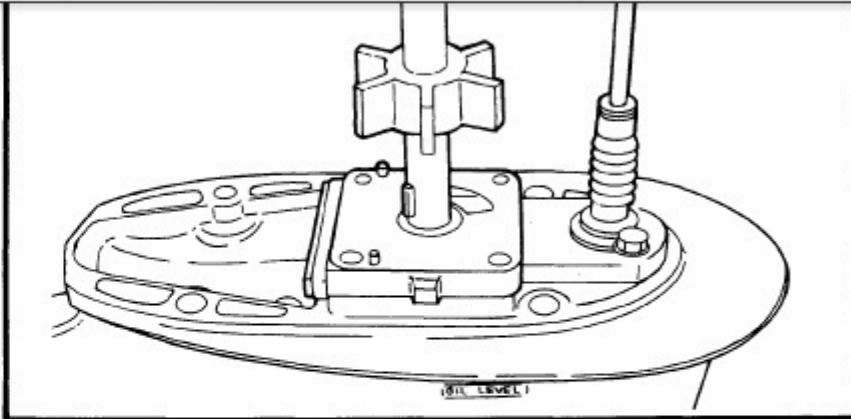

2005 Yamaha F90tIrd Outboard Service Repair Maintenance Manual. Factory

/ 140 | - + | 125% | [Icons] | [Icons]

On the oil-seal housing
4) Install a new key in the
shaft, and insert a ne

5) Grease the impeller, a
pump housing, turning
then tighten the bolts