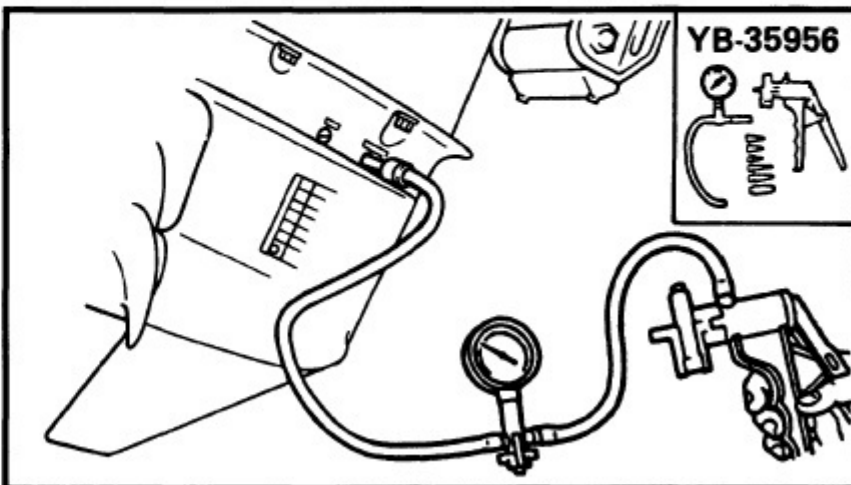

2005 Yamaha F90tIrd Outboard Service Repair Maintenance Manual. Factory

/ 140 | - + | 125% | [Icons] | [Icons]

On the oil-seal housing
4) Install a new key in the
shaft, and insert a ne

5) Grease the impeller, a
pump housing, turning
then tighten the bolts

165000-0

LOWER UNIT LEAKAGE

- 1) Tighten the gear oil-d
nect the tester to the
- 2) Pump the tester, and
100 kpa (1.0 kgf/cm²
- 3) Check that the pressu
(1.0 kgf/cm² 14.2 psi)

NOTE: _____

If the pressure falls, the lea