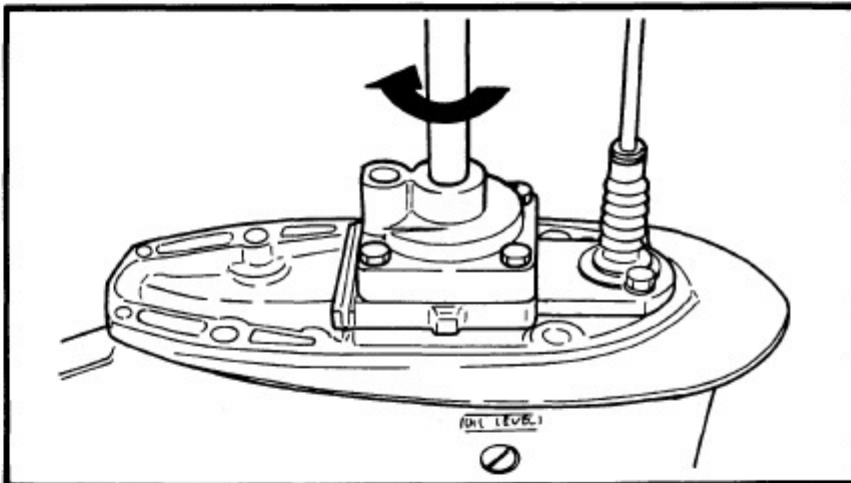

1985 Yamaha 8lk Outboard Service Repair Maintenance Manual. Factory

/ 140 | - + | 125% | [Icons] | [Icons]

On the oil-seal housing
4) Install a new key in the shaft, and insert a new

5) Grease the impeller, and pump housing, turning then tighten the bolts

165000-0

LOWER UNIT LEAKAGE

- 1) Tighten the gear oil-d. nect the tester to the
- 2) Pump the tester, and 100 kpa (1.0 kgf/cm²)
- 3) Check that the pressure (1.0 kgf/cm² 14.2 psi)

NOTE: _____
If the pressure falls, the leak