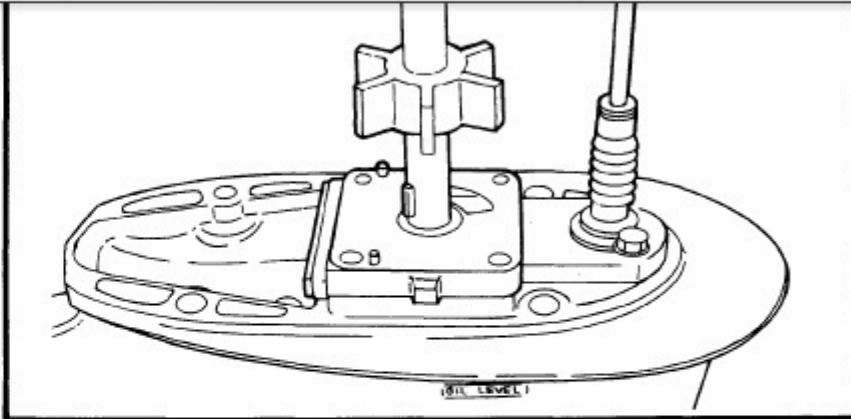

1985 Yamaha 8lk Outboard Service Repair Maintenance Manual. Factory

/ 140 | - + | 125% | [Icons] | [Icons]

On the oil-seal housing
4) Install a new key in the shaft, and insert a new