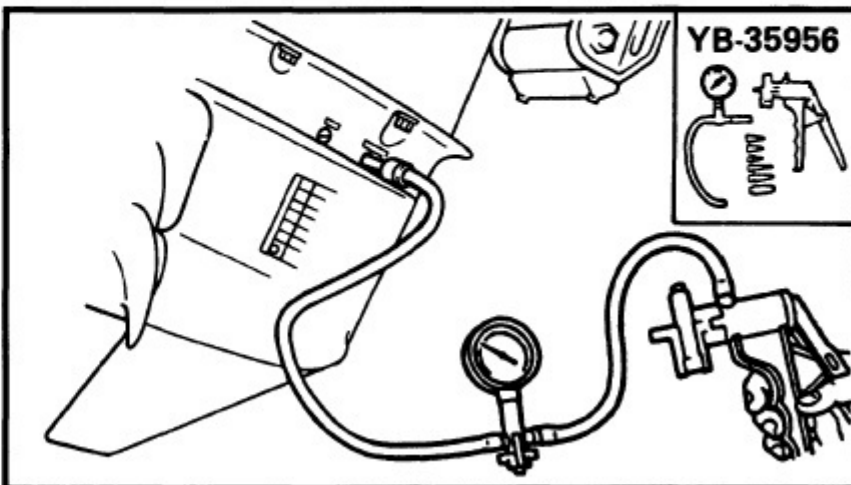

1985 Yamaha 8lk Outboard Service Repair Maintenance Manual. Factory

/ 140 | - + | 125% | [Icons] | [Icons]

On the oil-seal housing
4) Install a new key in the shaft, and insert a new

5) Grease the impeller, and pump housing, turning then tighten the bolts

165000-0

LOWER UNIT LEAKAGE

- 1) Tighten the gear oil-d. nect the tester to the
- 2) Pump the tester, and 100 kpa (1.0 kgf/cm²)
- 3) Check that the pressure (1.0 kgf/cm² 14.2 psi)

NOTE: _____
If the pressure falls, the leak