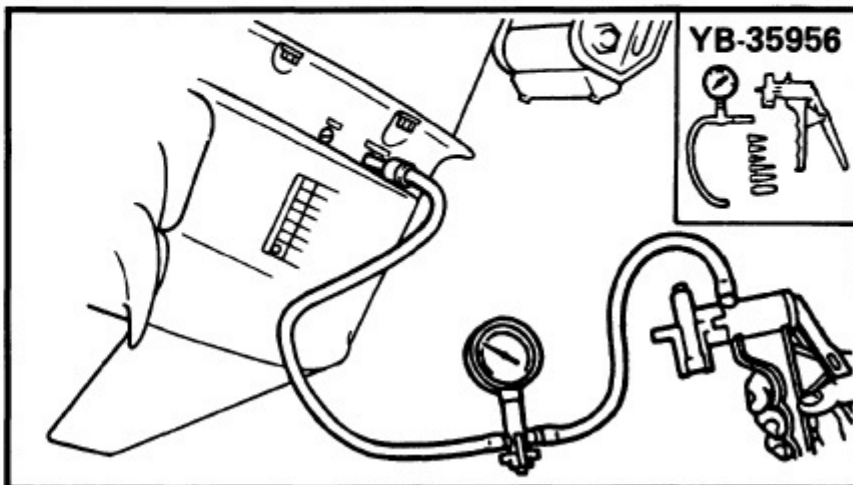

1991 Yamaha C85tlrp Outboard Service Repair Maintenance Manual. Factory

/ 140 | - + | 125% | [Icons] | [Icons]

On the oil seal housing
4) Install a new key in the
shaft, and insert a ne

5) Grease the impeller, a
pump housing, turning
then tighten the bolts

165000-0

LOWER UNIT LEAKAGE

- 1) Tighten the gear oil-d
nect the tester to the
- 2) Pump the tester, and
100 kpa (1.0 kgf/cm²
- 3) Check that the pressu
(1.0 kgf/cm² 14.2 psi)

NOTE: _____
If the pressure falls, the lea