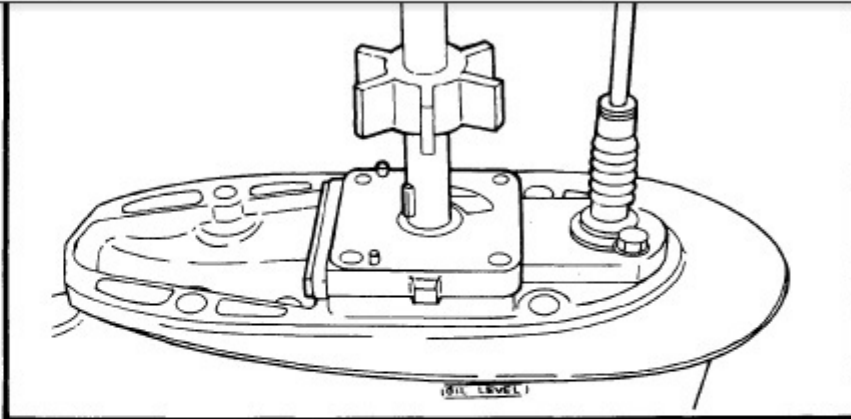

1992 Yamaha 70tlrq Outboard Service Repair Maintenance Manual. Factory

/ 140 | - + | 125% | [Icons] | [Icons]

On the oil-seal housing
4) Install a new key in the shaft, and insert a new

5) Grease the impeller, and pump housing, turning then tighten the bolts