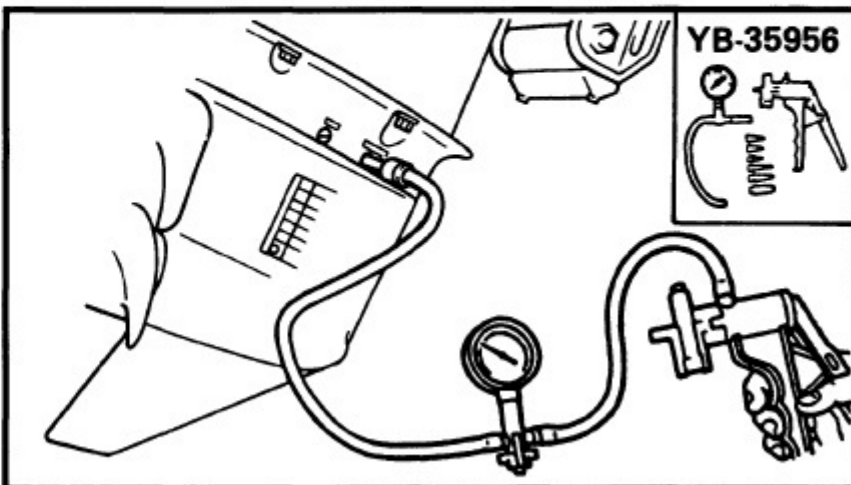

1992 Yamaha 70tlrq Outboard Service Repair Maintenance Manual. Factory

/ 140 | - + | 125% | [Icons] | [Icons]

On the oil-seal housing
4) Install a new key in the shaft, and insert a new

5) Grease the impeller, and pump housing, turning then tighten the bolts

165000-0

LOWER UNIT LEAKAGE

- 1) Tighten the gear oil-d
nect the tester to the
- 2) Pump the tester, and
100 kpa (1.0 kgf/cm²
- 3) Check that the pressu
(1.0 kgf/cm² 14.2 psi)

NOTE: _____
If the pressure falls, the lea