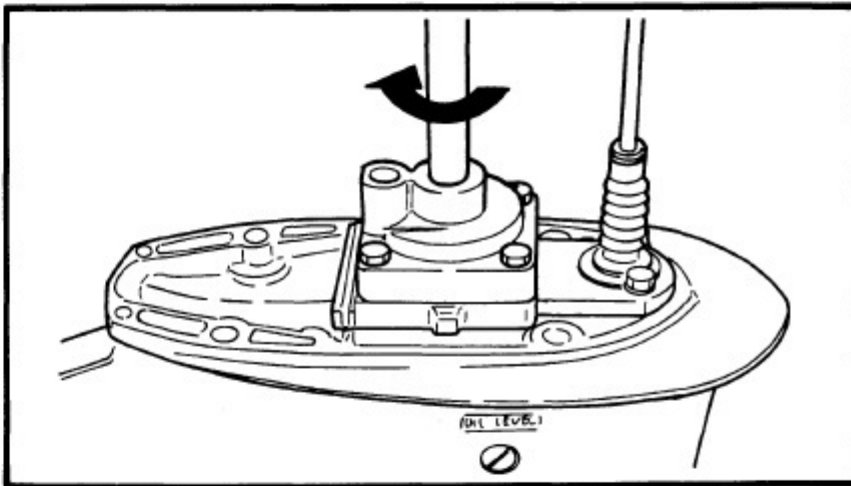

1992 Yamaha 70tlrq Outboard Service Repair Maintenance Manual. Factory

/ 140 | - + | 125% | [Icons] | [Icons]

On the oil-seal housing
4) Install a new key in the shaft, and insert a new

5) Grease the impeller, and pump housing, turning then tighten the bolts

165000-0

LOWER UNIT LEAKAGE

- 1) Tighten the gear oil-d
nect the tester to the
- 2) Pump the tester, and
100 kpa (1.0 kgf/cm²
- 3) Check that the pressu
(1.0 kgf/cm² 14.2 psi)

NOTE: _____
If the pressure falls, the lea