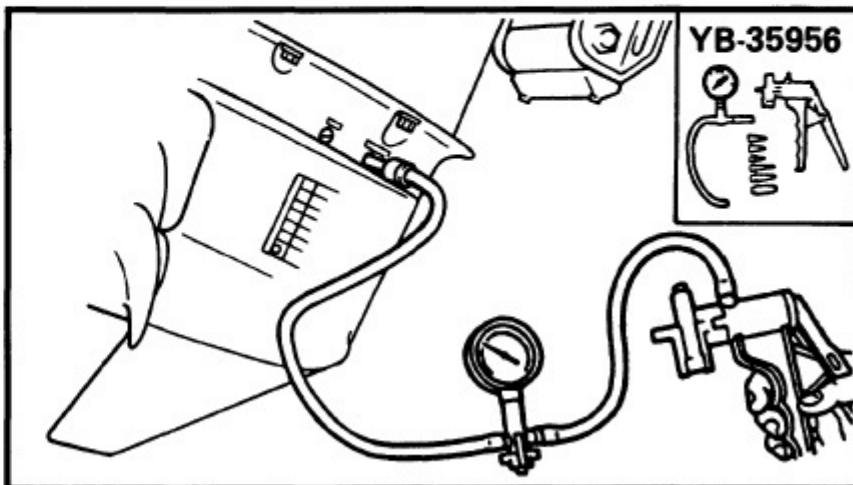

1997 Yamaha 4mshv Outboard Service Repair Maintenance Manual. Factory

/ 140 | - + | 125% | [Icons] | [Icons]

On the oil-seal housing
4) Install a new key in the
shaft, and insert a ne

5) Grease the impeller, a
pump housing, turning
then tighten the bolts

165000-0

LOWER UNIT LEAKAGE

- 1) Tighten the gear oil-d
nect the tester to the
- 2) Pump the tester, and
100 kpa (1.0 kgf/cm²
- 3) Check that the pressu
(1.0 kgf/cm² 14.2 psi)

NOTE: _____

If the pressure falls, the lea