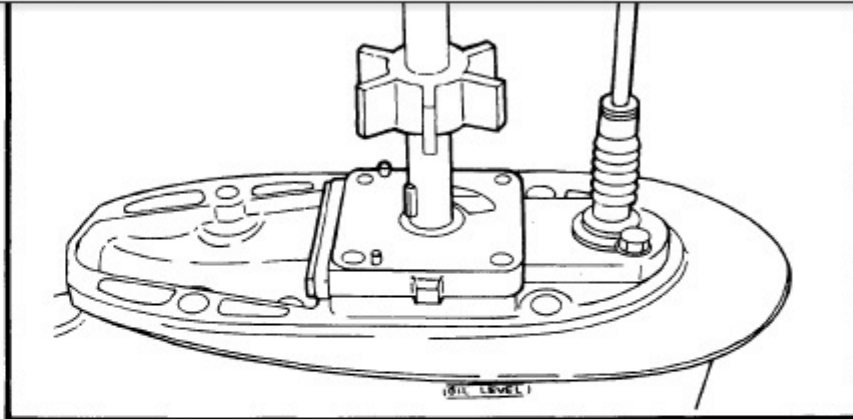

1997 Yamaha 4mshv Outboard Service Repair Maintenance Manual. Factory

/ 140 | - + | 125% | [Icons] | [Icons]

On the oil-seal housing
4) Install a new key in the
shaft, and insert a ne

5) Grease the impeller, a
pump housing, turning
then tighten the bolts