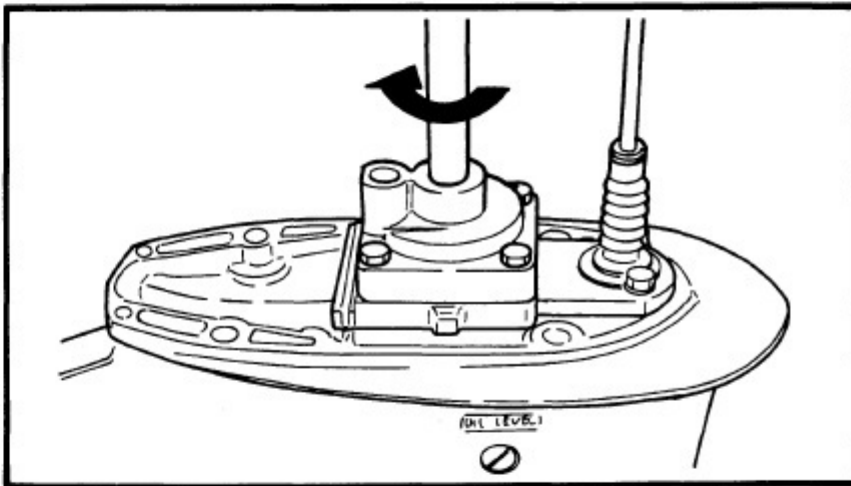

1998 Yamaha P40tlhw Outboard Service Repair Maintenance Manual. Factory

/ 140 | - + | 125% | [Icons] | [Icons]

On the oil-seal housing
4) Install a new key in the
shaft, and insert a ne

5) Grease the impeller, a
pump housing, turning
then tighten the bolts

165000-0

LOWER UNIT LEAKAGE

- 1) Tighten the gear oil-d
nect the tester to the
- 2) Pump the tester, and
100 kpa (1.0 kgf/cm²
- 3) Check that the pressu
(1.0 kgf/cm² 14.2 psi)

NOTE: _____

If the pressure falls, the lea