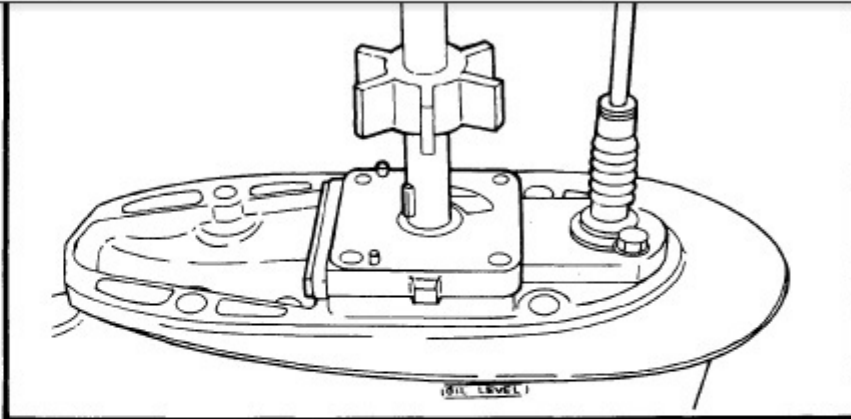

1998 Yamaha P40tlhw Outboard Service Repair Maintenance Manual. Factory

/ 140 | - + | 125% | [Icons] | [Icons]

On the oil-seal housing
4) Install a new key in the
shaft, and insert a ne

5) Grease the impeller, a
pump housing, turning
then tighten the bolts