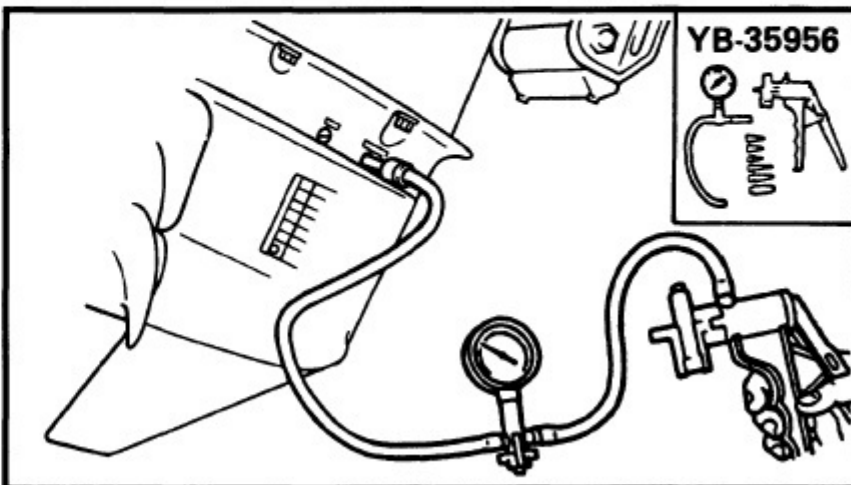

1998 Yamaha P40tlhw Outboard Service Repair Maintenance Manual. Factory

/ 140 | - + | 125% | [Icons] | [Icons]

On the oil-seal housing
4) Install a new key in the
shaft, and insert a ne

5) Grease the impeller, a
pump housing, turning
then tighten the bolts

165000-0

LOWER UNIT LEAKAGE

- 1) Tighten the gear oil-d
nect the tester to the
- 2) Pump the tester, and
100 kpa (1.0 kgf/cm²
- 3) Check that the pressu
(1.0 kgf/cm² 14.2 psi)

NOTE: _____

If the pressure falls, the lea