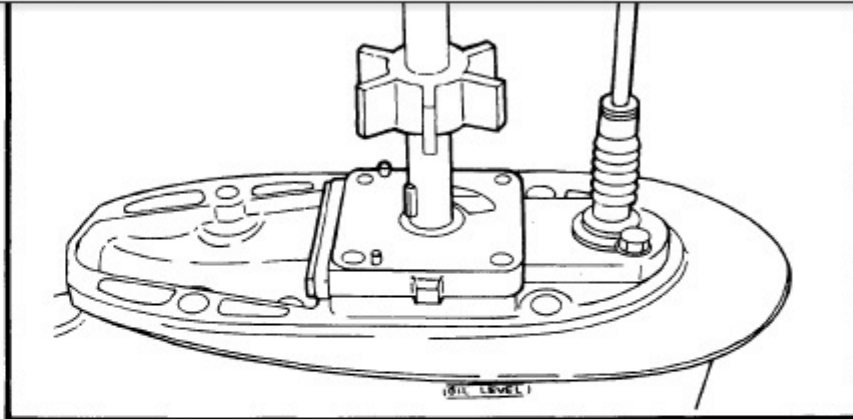

2000 Yamaha C70tlyr Outboard Service Repair Maintenance Manual. Factory

/ 140 | - + | 125% | [Icons] | [Icons]

On the oil-seal housing
4) Install a new key in the
shaft, and insert a ne

5) Grease the impeller, a
pump housing, turning
then tighten the bolts