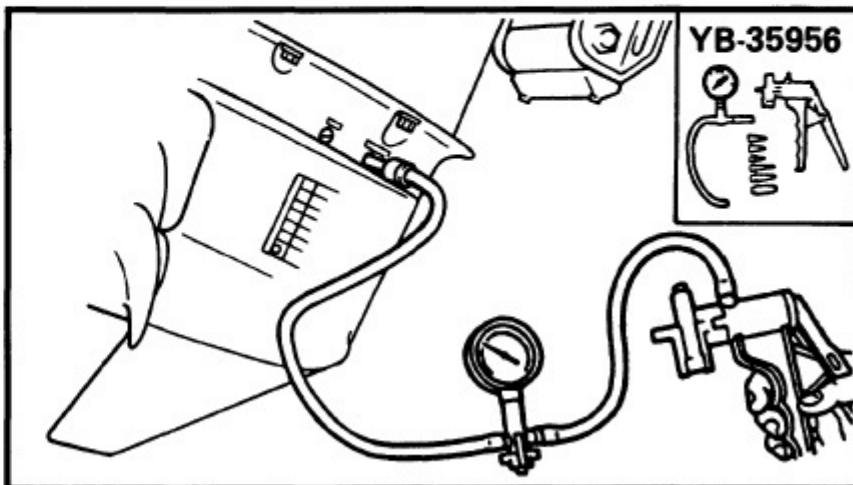

2000 Yamaha C70tlyr Outboard Service Repair Maintenance Manual. Factory

/ 140 | - + | 125% | [Icons] | [Icons]

On the oil-seal housing
4) Install a new key in the
shaft, and insert a ne

5) Grease the impeller, a
pump housing, turning
then tighten the bolts

165000-0

LOWER UNIT LEAKAGE

- 1) Tighten the gear oil-d
nect the tester to the
- 2) Pump the tester, and
100 kpa (1.0 kgf/cm²
- 3) Check that the pressu
(1.0 kgf/cm² 14.2 psi)

NOTE: _____
If the pressure falls, the lea