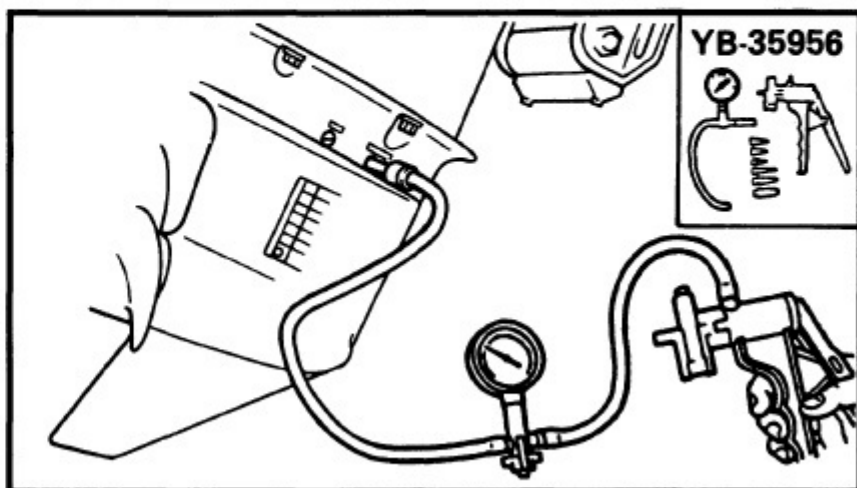

2005 Yamaha Lf200txrd Outboard Service Repair Maintenance Manual. Factory

/ 140 | - + | 125% | [Icons] | [Icons]

On the oil-seal housing
4) Install a new key in the
shaft, and insert a ne

5) Grease the impeller, a
pump housing, turning
then tighten the bolts

165000-0

LOWER UNIT LEAKAGE

- 1) Tighten the gear oil-d
nect the tester to the
- 2) Pump the tester, and
100 kpa (1.0 kgf/cm²
- 3) Check that the pressu
(1.0 kgf/cm² 14.2 psi)

NOTE: _____
If the pressure falls, the lea