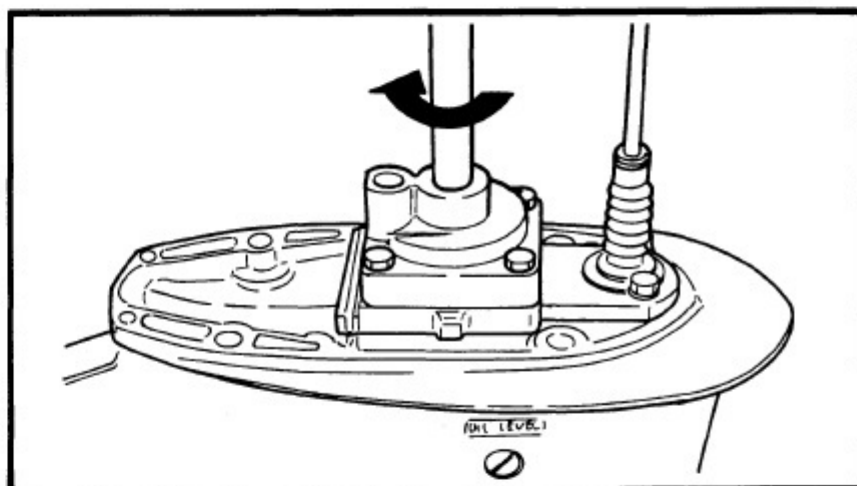

2005 Yamaha Lf200txrd Outboard Service Repair Maintenance Manual. Factory

/ 140 | - + | 125% | [Icons] | [Icons]

On the oil-seal housing
4) Install a new key in the
shaft, and insert a ne

5) Grease the impeller, a
pump housing, turning
then tighten the bolts

165000-0

LOWER UNIT LEAKAGE

- 1) Tighten the gear oil-d
nect the tester to the
- 2) Pump the tester, and
100 kpa (1.0 kgf/cm²
- 3) Check that the pressu
(1.0 kgf/cm² 14.2 psi)

NOTE: _____
If the pressure falls, the lea