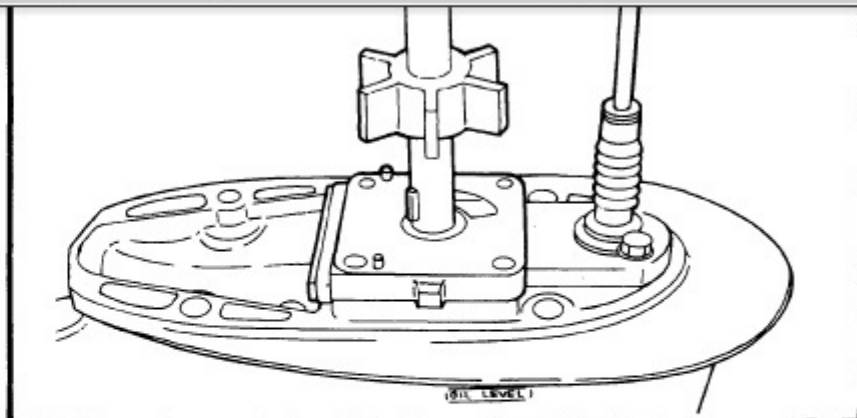

2005 Yamaha Lf200txrd Outboard Service Repair Maintenance Manual. Factory

/ 140 | - + | 125% | [Icons] | [Icons]

On the oil-seal housing
4) Install a new key in the
shaft, and insert a ne

5) Grease the impeller, a
pump housing, turning
then tighten the bolts

165000-0

LOWER UNIT LEAKAGE

1) Tighten the gear oil-d
  nect the tester to the
2) Pump the tester, and
  100 kpa (1.0 kgf/cm²
3) Check that the pressu
  (1.0 kgf/cm² 14.2 psi)

NOTE: _____
If the pressure falls, the lea

[DOWNLOAD HERE](#)